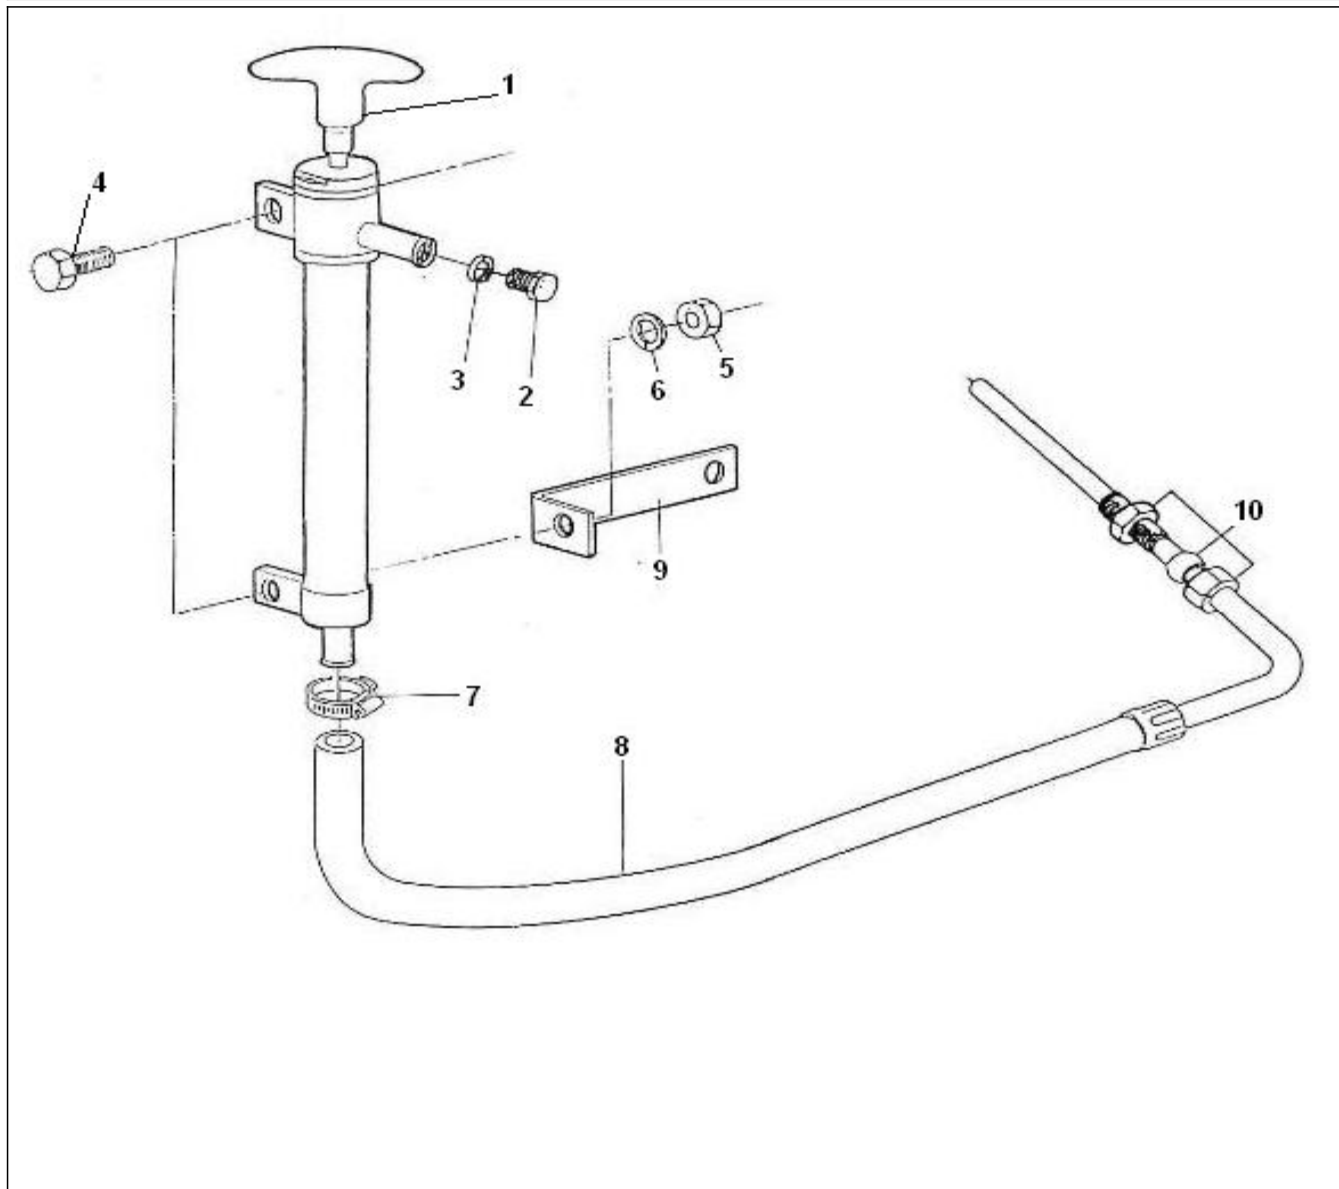

Brand: NanniDiesel

Model: Moteur N3.21

Version: Standard

Subassembly: Oil extraction pump

N.	Item	Description	Qty	Notes
1	970439302	PUMP,OIL EXTRACTION	1	
2	970832061	BOLT	1	
3	970300288	GASKET,M8 (FIX TUYAU GRAISSAGE)	1	
4	970439910	BOLT,HEX M 6X 16 (+++FIX.SUPPORT AG ACC)	2	
5	970635460	NUT,M 6	1	
6	970119149	WASHER, SPRING D 6 (Pour protection injecteur)	1	
7	970439306	CLAMP (++POUR DURITE ORIGINE REF HUILE MOTEUR)	1	
8	970313197	DRAIN OIL PIPE	1	
9	970307019	BRACKET (SUPPORT DE CLAPET REMPLACE SUP FILTRE	1	
10	970310026	CONNECTION	1	

V. 18/08/2014

Pag. 30/37