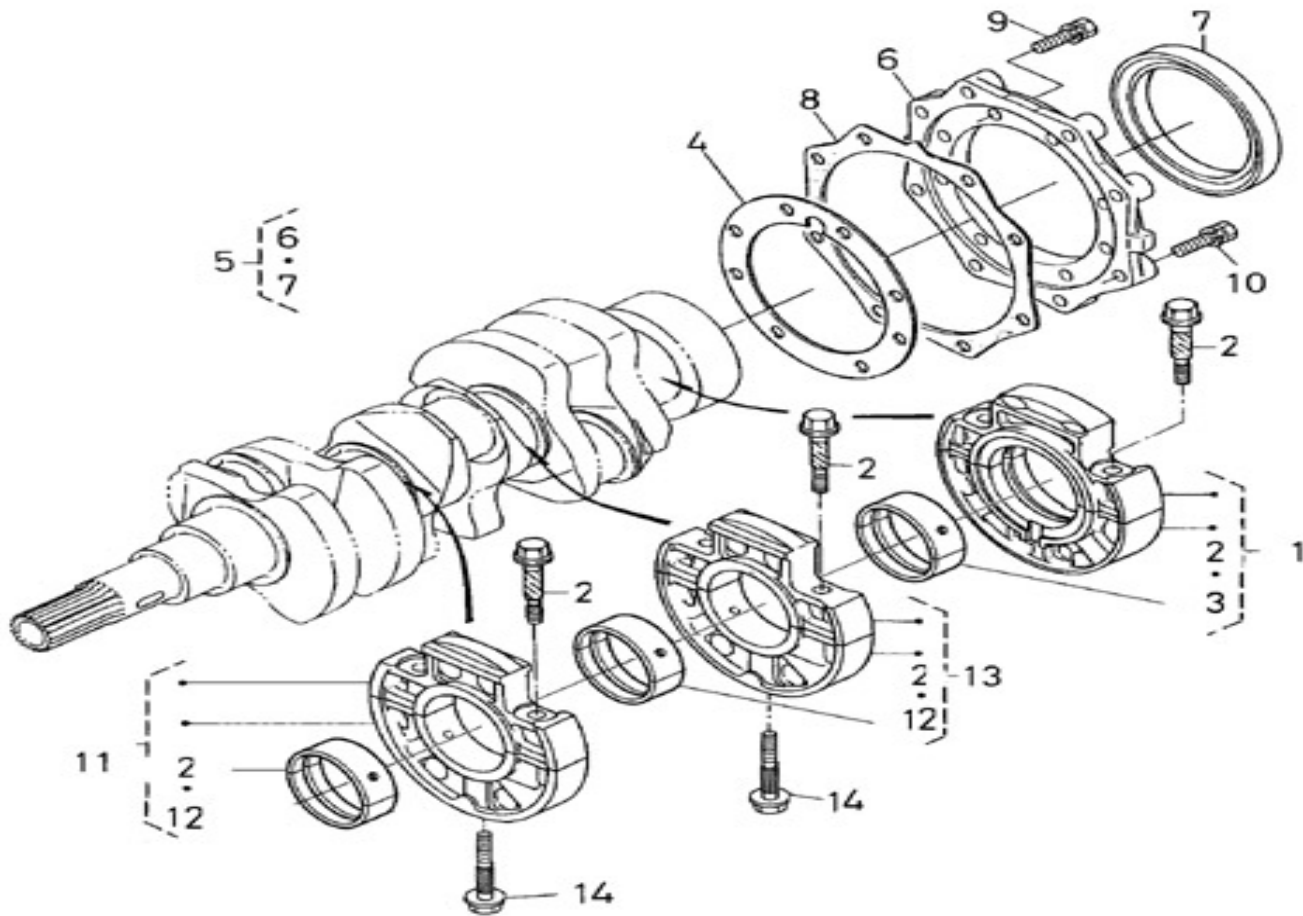

Brand: NanniDiesel

Model: Moteur N3.21

Version: Standard

Subassembly: Crankshaft

N.	Item	Description	Qty	Notes
1	970307466	ASSY CASE.MAIN BRG	1	
2	970141533	BOLT, BEARING CASE	6	
3	970491526	METAL,CRANKSHAFT 2 STD	1	
4	970141506	GASKET, BEARING CASE 2.40	1	
5	970313812	ASSY COVER,BRG.CASE	1	
6	970141535	COVER, BEARING CASE 2.40	1	
7	970141529	SEAL, OIL (S/N <9B9999)	1	S/N <9B9999
7	970315607	SEAL, OIL (S/N >9C0001)	1	S/N >9C0001
8	970141508	GASKET, BEARING CASE COVER 2.4	1	
9	970491536	BOLT,M 6X 20	8	
10	970141537	BOLT, M6X22	8	
11	970313882	ASSY BRG.CASE,MAIN	1	
12	970307571	METAL,CRANK SHAFT	2	
13	970314248	ASSY BRG.CASE,MAIN	1	
14	970141539	BOLT, BEARING CASE N02	2	

V. 18/08/2014

Pag. 11/37