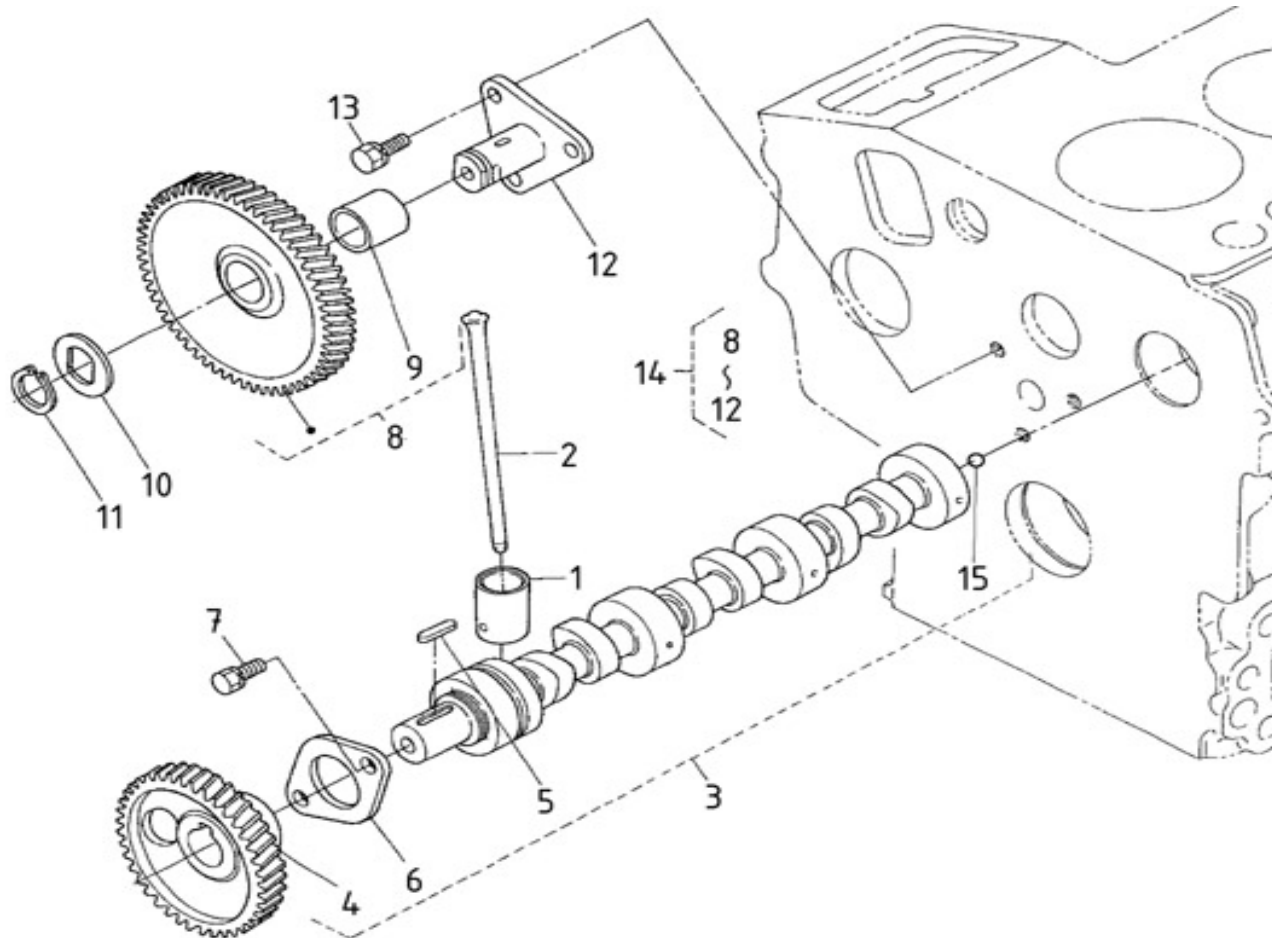

V. 18/08/2014

Pag. 7/37

Brand: NanniDiesel

Model: Moteur N3.21

Version: Standard

Subassembly: Camshaft

N.	Item	Description	Qty	Notes
1	970141101	TAPPET, CAMSHAFT 2.40	6	
2	970307548	PUSH ROD	6	
3	970314258	ASSY CAMSHAFT	1	
4	970141105	GEAR, CAMSHAFT 2.40	1	
5	970141106	KEY, FEATHER CAMSHAFT 2.40-4.1	1	
6	970141107	STOPPER, CAMSHAFT	1	
7	970140123	BOLT ,M 6X12 (AFTER N*KTE08070398 )	2	
8	970307542	COMP.GEAR,IDLE	1	
9	970314198	BUSH	1	
10	970307544	COLLAR,IDLE GEAR	1	
11	970307545	RING,SNAP	1	
12	970307546	SHAFT,IDLE GEAR	1	
13	970310351	BOLT (BEFORE N*KTE08070398 )	3	
14	970141112	BUSH, IDLE GEAR	1	
15	970302897	BEARING,BALL	1	