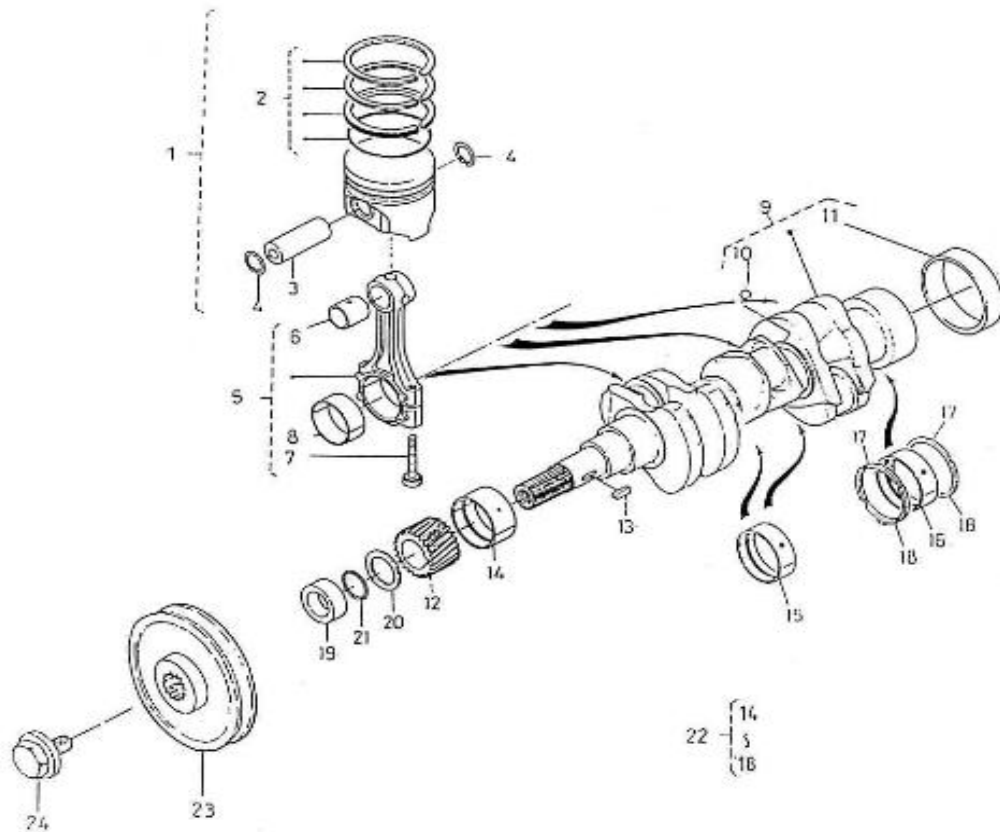

V. 18/08/2014

Pag. 9/37

Brand: NanniDiesel

Model: Moteur N3.21

Version: Standard

Subassembly: Crankshaft pistons

N.	Item	Description	Qty	Notes
1	970307553	PISTON	3	
1	970307554	PISTON + 0.25 MM	3	
2	970307555	SET,PISTON RING	3	
2	970307556	ASSY RING,PISTON +0.25	3	
3	970307557	PIN,PISTON	3	
4	970491504	CIR-CLIP (2 )	6	
5	970307558	ASSY ROD,CONNECTING	3	
6	970307559	BUSH,PISTON PIN	3	
7	970141513	BOLT, CONN.ROD 2.40	6	
8	970307560	Replaced by 970141514 - METAL,CRANK PIN	3	
8	970307561	METAL,CRANK PIN 02	3	
8	970307562	METAL,CRANK PIN 04	3	
9	970314255	COMP,CRANKSHAFT	1	
10	970307564	BALL	3	
11	970151513	SLEEVE,CRANKSHAFT	1	
12	970141520	GEAR, CRANKSHAFT 2.40	1	
13	970491106	KEY,FEATHER	1	
14	970141525	METAL, CRANKSHAFT 1 STD 2.40	1	
14	970141546	METAL, CRANKSHAFT 1 0.02	1	
14	970141556	METAL, CRANKSHAFT 1 0.04	1	
15	970307571	METAL,CRANK SHAFT	2	
15	970307572	METAL,CRANK SHAFT	2	
15	970307573	METAL,CRANKSHAFT3 04	2	
16	970491526	METAL,CRANKSHAFT 2 STD	1	
16	970491547	METAL,CRANKSHAFT 2 0.20	1	
16	970491557	METAL,CRANKSHAFT 2 0.40	1	
17	970491527	METAL,SIDE 1 STD	2	
17	970491548	METAL,SIDE 1 0.02	2	
17	970491558	METAL,SIDE 1 0.04	2	
18	970491528	METAL,SIDE 2 STD	2	
18	970491549	METAL,SIDE 2 0.02	2	
18	970313811	METAL,SIDE - +0.40mm	2	
19	970141523	COLLAR, CRANKSHAFT 2.40	1	
20	970141522	RING, CRANKSHAFT 2.40	1	
21	970313803	O RING	1	
22	970314257	ASSY CRANKSHAFT	1	
23	970313430	PULLEY,FAN DRIVE	1	
24	970141517	BOLT, CRANKSHAFT PULLY	1	