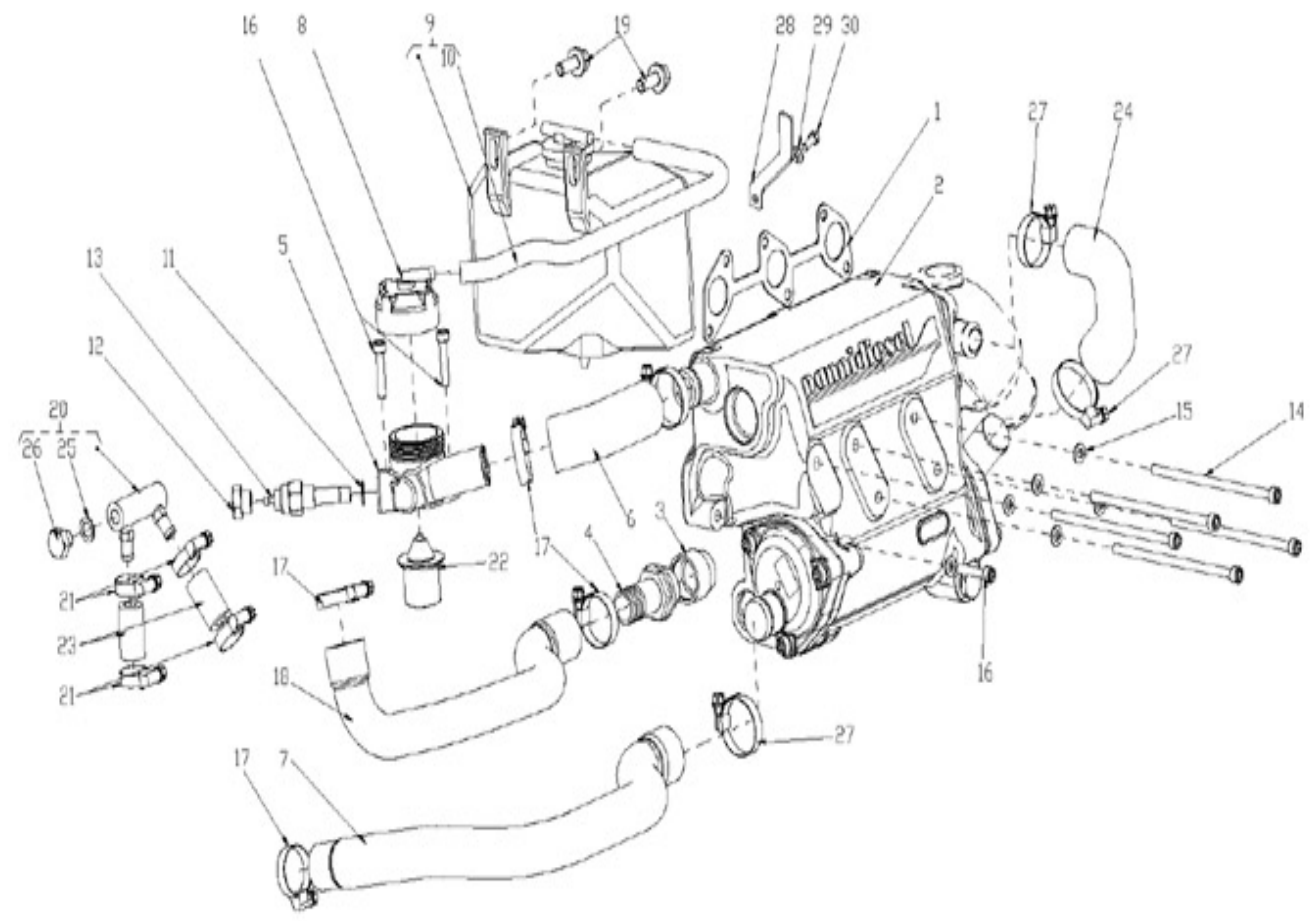

Brand: NanniDiesel

Model: Moteur N3.21

Version: Standard

Subassembly: Heat exchanger exh. Manifold

N.	Item	Description	Qty	Notes
1	970313799	GASKET	1	
2	48300403	HEAT EXCHANGER	1	
3	970313143	EXTANSION	1	
4	970313142	UNION	1	
5	95200260	WATER FLANGE	1	
6	48328150	HOSE	1	
7	48328178	HOSE	1	
8	970313176	FILLING PRESSURE CAP	1	
9	970315192	EXPANSION TANK	1	
10	970300077	HOSE,D 8 L= 450	1	
11	970300430	GASKET,RING D10 (+++ FIX TUYAU GRAISSAGE SUR	1	
12	970875506	PLUG (<= N°KT08090422)	1	
13	970851602	WATER TEMPERATURE SENDER	1	
14	39160732	BOLT	5	
15	970609602	WASHER,CORRUGATED D 6 (GRAISSEE SERRAGE 1.7	6	
16	970634037	BOLT,SOCK M 6X 30	3	
17	970310214	CLAMP 20 X 32 X 9 (COTE COUDE)	5	
18	48328168	HOSE	1	
19	39160661	BOLT (+++SUPPRIMER LA VIS DU MONTAGE STANDARD)	2	
20	KP103A50	BREATHER	1	
21	970310244	ASSY THERMOSTAT	1	
22	970310244	ASSY THERMOSTAT	1	
23	32808002	FUEL HOSE ISO 7840 D8	0.08	
24	48328175	HOSE	1	
25	970300430	GASKET,RING D10 (+++ FIX TUYAU GRAISSAGE SUR	1	
26	41169405	PLUG	1	
27	970604526	CLAMP,HOSE 22-32 (COTE ECHANGEUR)	3	
28	95310806	BRACKET	1	
29	970119138	WASHER,SPRING D 8 (TENDEUR)	1	
30	39160661	BOLT (+++SUPPRIMER LA VIS DU MONTAGE STANDARD)	1	

V. 18/08/2014

Pag. 26/37