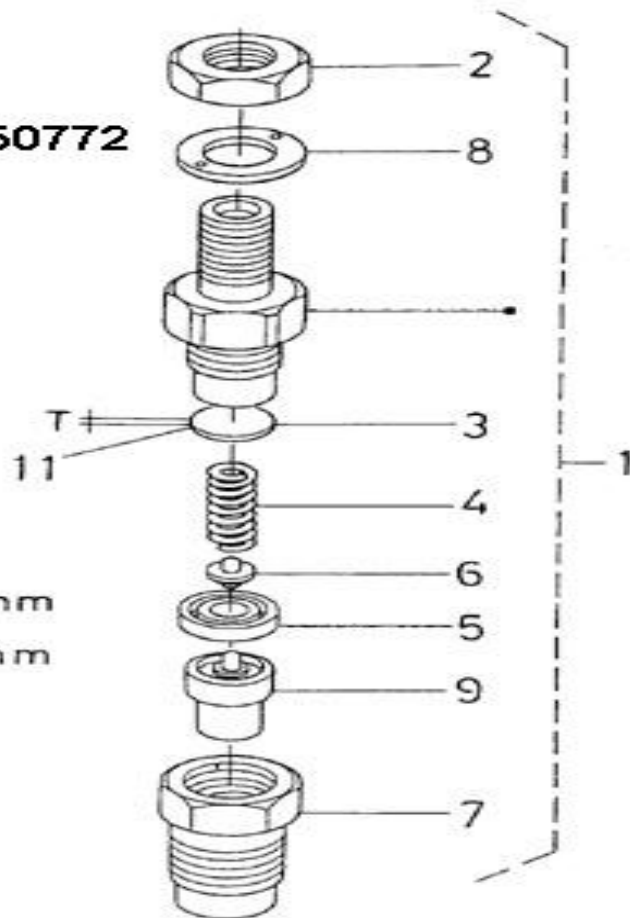

BEFORE N°KTC08050772

10 - { 11 T=0.900mm
11 T=1.950mm }

V. 18/08/2014

Pag. 18/37