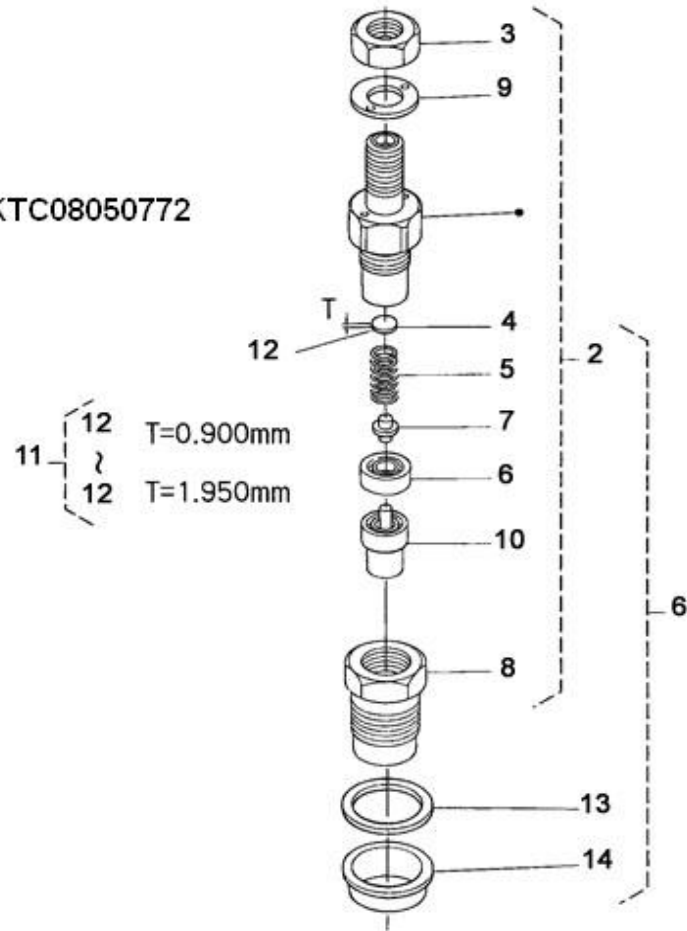

AFTER N°KTC08050772

N.	Item	Description	Qty	Notes
1	970313383	KIT HOLDER,NOZZLE	3	
2	970307587	ASSY HOLDER,NOZZLE	3	
3	970142175	NUT,NOZZLE INJ.	3	
4	970302825	SPACER,ADJ.NOZZLE STD. 0.900	3	
5	970142171	SPRING,NOZZLE FUEL	3	
6	970142173	PIECE,DISTANCE NOZZLE INJ.	3	
7	970142170	ROD,PUSH NOZZLE FUEL	3	
8	970307595	NUT	3	
9	970302826	WASHER,NOZZLE INJ.	3	
10	970307596	PIECE,NOZZLE	3	
11	970142200	SET,SPACER NOZZLE	3	
12	970302825	SPACER,ADJ.NOZZLE STD. 0.900	3	
12	970142178	SPACER,NOZZLE INJ. 0,925MM	3	
12	970142179	SPACER,NOZZLE INJ. 0,950MM	3	
12	970142180	SPACER,NOZZLE INJ. 0,975MM	3	
12	970142181	SPACER,NOZZLE INJ. 1,000MM	3	
12	970313819	WASHER,ADJUSTING - 1.025mm	3	
12	970313820	WASHER,ADJUSTING - 1.050mm	3	
12	970313821	WASHER,ADJUSTING - 1.075mm	3	
12	970313822	WASHER,ADJUSTING - 1.100mm	3	
12	970313823	WASHER,ADJUSTING - 1.125mm	3	
12	970313824	WASHER,ADJUSTING - 1.150mm	3	
12	970313825	WASHER,ADJUSTING - 1.175mm	3	
12	970313826	WASHER,ADJUSTING - 1.200mm	3	
12	970313827	WASHER,ADJUSTING - 1.225mm	3	
12	970313828	WASHER,ADJUSTING - 1.250mm	3	
12	970313829	WASHER,ADJUSTING - 1.275mm	3	
12	970313830	WASHER,ADJUSTING - 1.300mm	3	
12	970313831	WASHER,ADJUSTING - 1.325mm	3	
12	970313832	WASHER,ADJUSTING - 1.350mm	3	
12	970313833	WASHER,ADJUSTING - 1.375mm	3	
12	970313834	WASHER,ADJUSTING - 1.400mm	3	
12	970313835	WASHER,ADJUSTING - 1.425mm	3	
12	970313836	WASHER,ADJUSTING - 1.450mm	3	
12	970313837	WASHER,ADJUSTING - 1.475mm	3	
12	970313838	WASHER,ADJUSTING - 1.500mm	3	
12	970313839	WASHER,ADJUSTING - 1.525mm	3	
12	970313840	WASHER,ADJUSTING - 1.550mm	3	
12	970313841	WASHER,ADJUSTING - 1.575mm	3	
12	970313842	WASHER,ADJUSTING - 1.600mm	3	
12	970313843	WASHER,ADJUSTING - 1.625mm	3	
12	970313844	WASHER,ADJUSTING - 1.650mm	3	
12	970313845	WASHER,ADJUSTING - 1.675mm	3	
12	970313846	WASHER,ADJUSTING - 1.700mm	3	
12	970313847	WASHER,ADJUSTING - 1.725mm	3	
12	970313848	WASHER,ADJUSTING - 1.750mm	3	
12	970313849	WASHER,ADJUSTING - 1.775mm	3	
12	970313850	WASHER,ADJUSTING - 1.800mm	3	
12	970313851	WASHER,ADJUSTING - 1.825mm	3	
12	970313852	WASHER,ADJUSTING - 1.850mm	3	
12	970313853	WASHER,ADJUSTING - 1.875mm	3	
12	970313854	WASHER,ADJUSTING - 1.900mm	3	
12	970313855	WASHER,ADJUSTING - 1.925mm	3	
12	970313856	WASHER,ADJUSTING - 1.950mm	3	
13	970142109	GHASKET, RING INJECTORS	3	