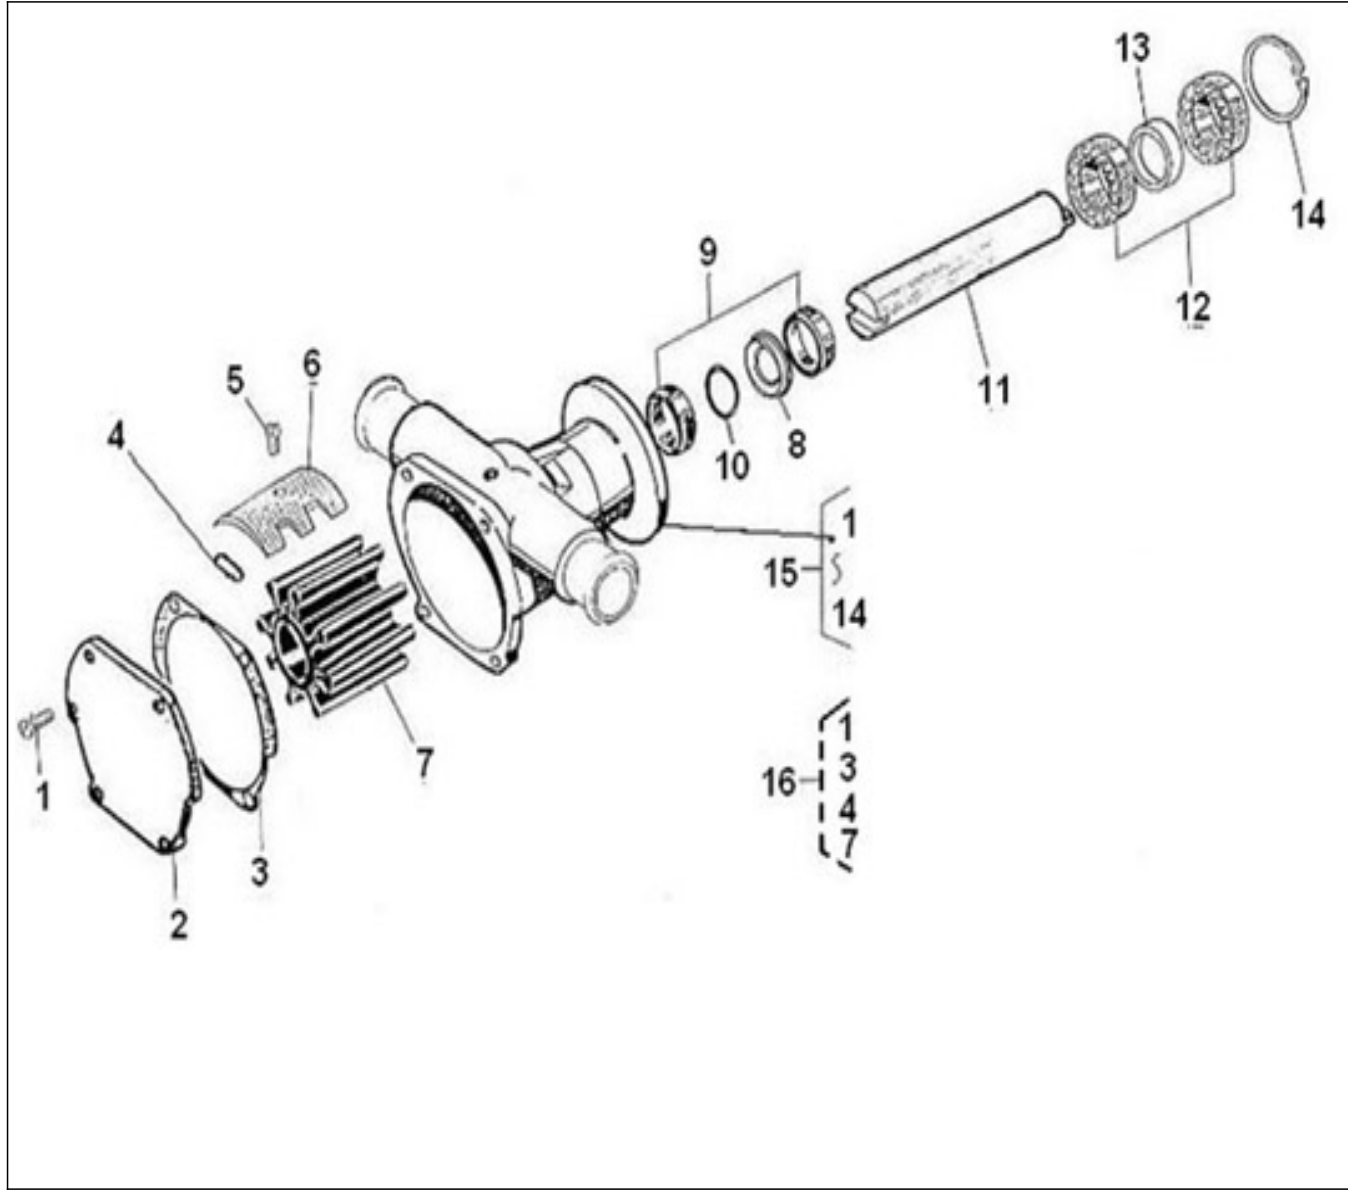

Brand: NanniDiesel
Model: Moteur N3.21
Version: Standard
Subassembly: Sea water pump

N.	Item	Description	Qty	Notes
1	970303686	SCREW,COVER W/PUMP F35B-9	6	
2	970303691	COVER,WATER PUMP F4B-9	1	
3	970504028	GASKET,F4B-9	1	
4	970303687	SCREW,CAM WATER PUMP	1	
5	970303687	SCREW,CAM WATER PUMP	1	
6	970504034	CAM,WATER PUMP F4B-9	1	
7	970434013	IMPELLER,WATER PUMP F 4B D 12	1	
8	970307738	SPACER	1	
9	970434031	RING,SEAL OIL W/PUMP F35B-9	2	
10	970307744	O-RING	1	
11	970307734	PUMP SHAFT	1	
12	970303692	BEARING,CASE WATER PUMP F4B-9	2	
13	970307739	SPACER	1	
14	970303693	RING,RETAINING WATER PUMP F4B-	1	
15	970307808	PUMP,WATER	1	
16	970307749	REPAIR KIT	1	

V. 18/08/2014

Pag. 28/37