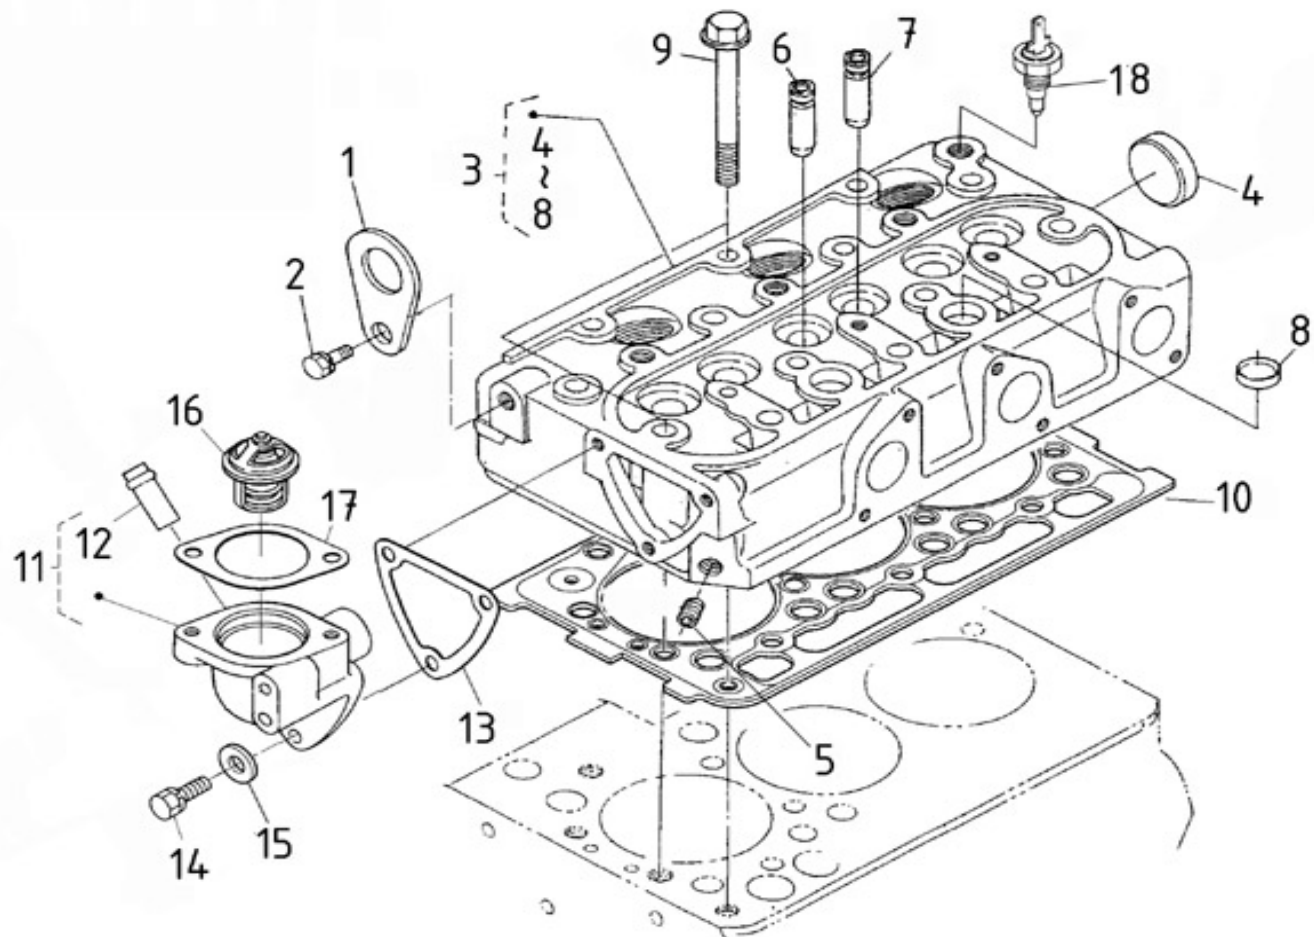

Brand: NanniDiesel

Model: Moteur N3.21

Version: Standard

Subassembly: Cylinder head

N.	Item	Description	Qty	Notes
1	970490901	HOOK,ENGINE 2.60-3.90-4.110	1	
2	970490919	BOLT,M 8X 16	1	
3	970313483	COMP.CYLINDER HEAD (JUSQU'AU N°KTC08050772)	1	JUSQU'AU N°KTC0805077 2
3	970315054	COMP.CYLINDER HEAD (A PARTIR DU N°KTC08050772)	1	A PARTIR DU N°KTC0805077 2
4	970140904	CAP, FREEZE	1	
5	970140908	PLUG, CYL.HEAD 2.40	1	
6	970140922	GUIDE, VALVE INTAKE 2.40HE	3	
7	970140923	GUIDE, VALVE EXHAUST 2.40	3	
8	970302722	CAP, FREEZE	2	
9	970140912	BOLT, CYL.HEAD 2.40	14	
10	970314259	GASKET,CYLINDER HEAD	1	
11	970313818	COMP.FLANGE,WATER	1	
12	970307629	PIPE,WATER RETURN (BEFORE N°KTE08070398)	1	
13	970313376	GASKET,WATER FLANGE	1	
14	970491117	BOLT,M 6X 16	2	
15	970151309	WASHER,PLAIN D 6	2	
16	970310244	ASSY THERMOSTAT	1	
17	970314251	GASKET,THERMOSTAT	1	
18	970304054	TEMPERATURE SWITCH 1/8 1P 97/C	1	

V. 18/08/2014

Pag. 6/37