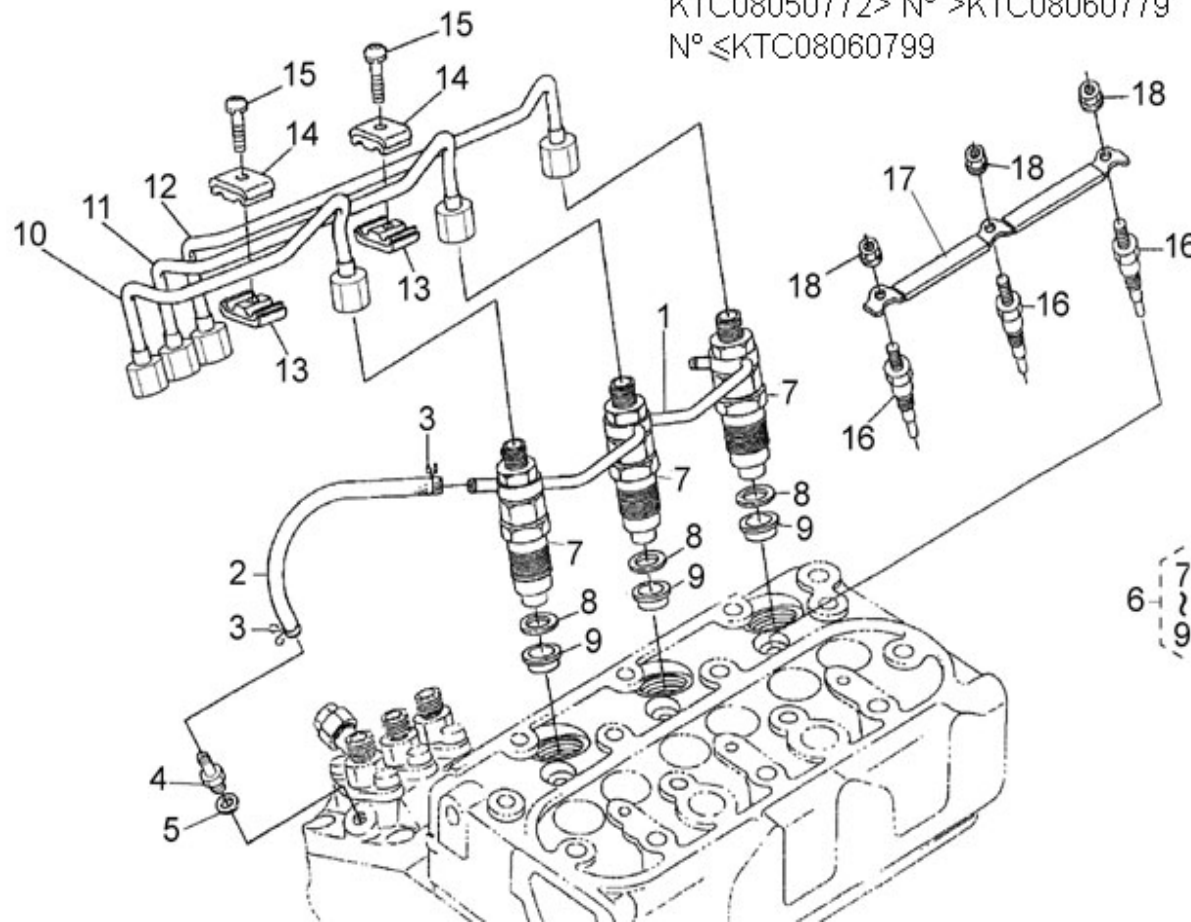

Brand: NanniDiesel

Model: Moteur N3.21

Version: Standard

Subassembly: Injection lines nozzles

KTC08050772> N° >KTC08060779
N° ≤KTC08060799

N.	Item	Description	Qty	Notes
1	970314196	ASSY PIPE,OVER FLOW	1	
2	970313475	PIPE,FUEL OVER FLOW	1	
3	970492305	CLAMP,HOSE	2	
4	970142104	NOZZLE, FUEL OVERFLOW LINE	1	
5	970150403	RING,SEAL (=> N° XA0001 <= 3Z0001)	1	
6	970313383	KIT HOLDER,NOZZLE	3	
7	970307587	ASSY HOLDER,NOZZLE	3	
8	970142109	GHASKET, RING INJECTORS	3	
9	970307388	SEAL,HEAT	3	
10	970307589	PIPE,INJECTION	1	
11	970313892	PIPE,INJECTION	1	
12	970314256	PIPE,INJECTION	1	
13	970142114	CLAMP,FUEL LINES 1+2	2	
14	970142115	CLAMP,FUEL-LINES 1+2	2	
15	970492118	SCREW,M 5X 20 ROUND HEAD	2	
16	970313894	GLOW PLUG	3	
17	970307859	CORD,GLOW PLUG	1	
18	970307593	NUT,FLANGE	3	

V. 18/08/2014

Pag. 14/37