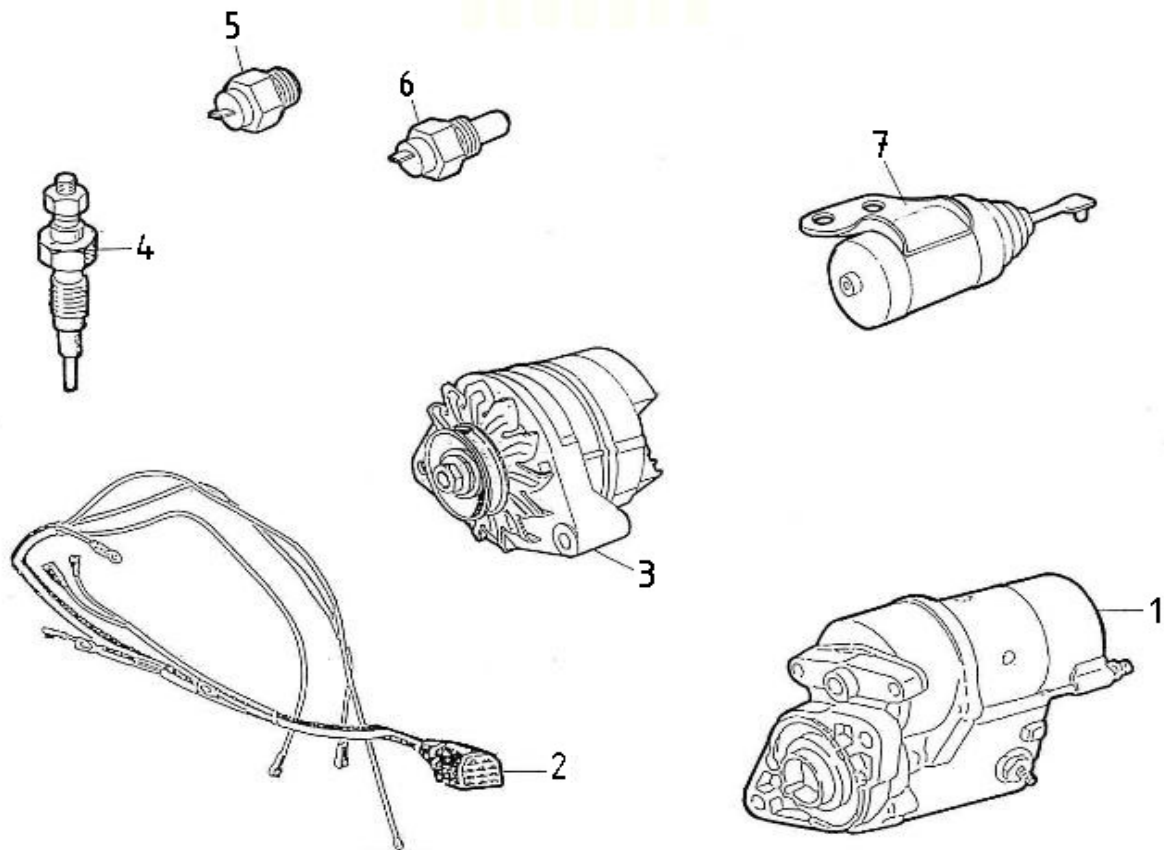

Brand: NanniDiesel	N.	Item	Description	Qty	Notes
Model: Moteur N3.21	1	970313218	ASSY STARTER	1	
Version: Standard	2	674485	WIRING	1	
Subassembly: Electrics	3	48201149	ALTERNATOR 12V-70A	1	
	4	970307591	GLOW PLUG	1	
	5	970851700	SWITCH,OIL	1	
	6	970304054	TEMPERATURE SWITCH 1/8 1P 97°C	1	
	7	970307669	SOLENOID,STOP	1	

V. 18/08/2014

Pag. 35/37