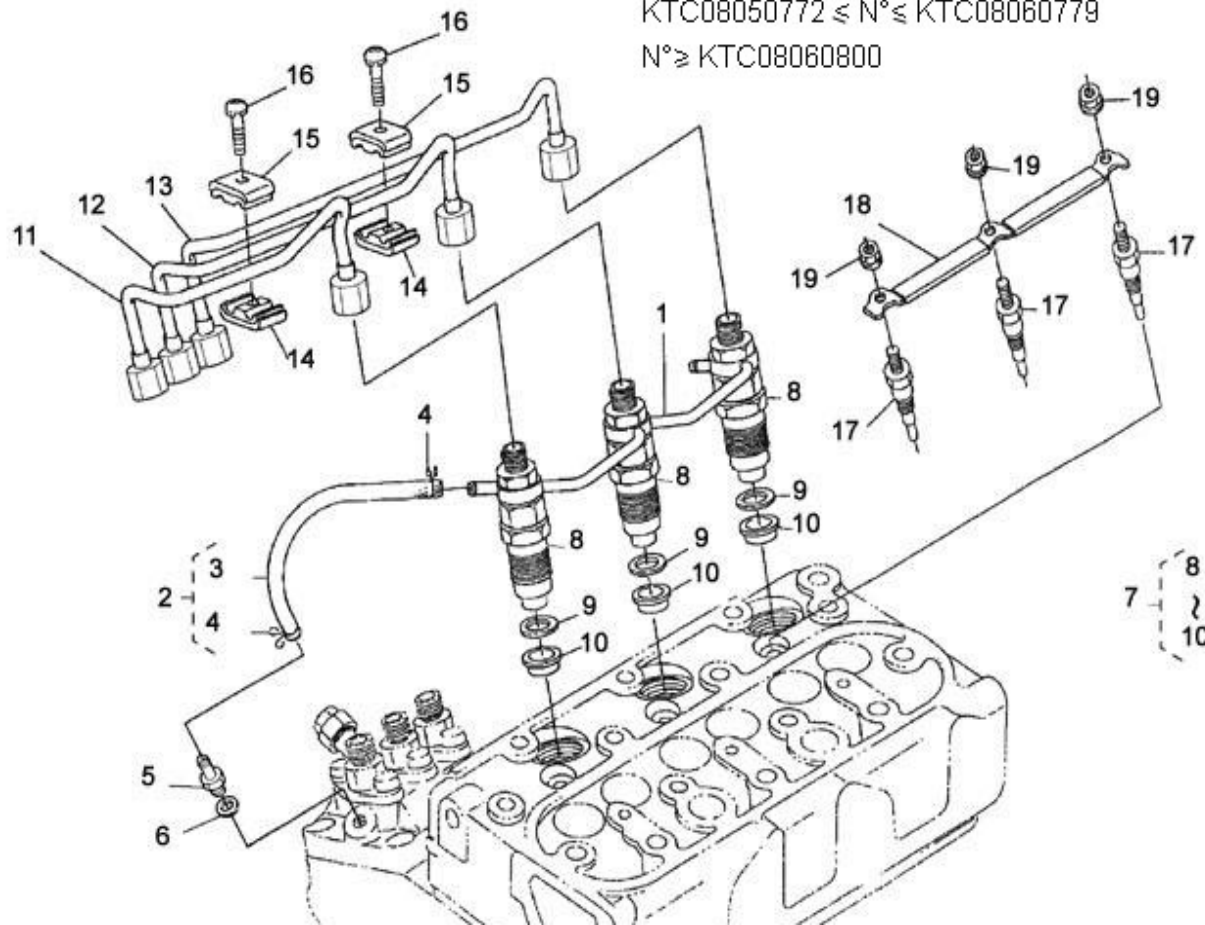

Brand: NanniDiesel

Model: Moteur N3.21

Version: Standard

Subassembly: Injection lines nozzles

KTC08050772 ≤ N° ≤ KTC08060779
N° ≥ KTC08060800

N.	Item	Description	Qty	Notes
1	970314196	ASSY PIPE,OVER FLOW	1	
2	970142103	PIPE, FUEL OVERFLOW N02 CPL	1	
3	970313475	PIPE,FUEL OVER FLOW	1	
4	970492305	CLAMP,HOSE	2	
5	970142104	NOZZLE, FUEL OVERFLOW LINE	1	
6	970150403	RING,SEAL (=> N° XA0001 <= 3Z0001)	1	
7	970313383	KIT HOLDER,NOZZLE	3	
8	970307587	ASSY HOLDER,NOZZLE	3	
9	970142109	GHASKET, RING INJECTORS	3	
10	970307388	SEAL,HEAT	3	
11	970307589	PIPE,INJECTION	1	
12	970313892	PIPE,INJECTION	1	
13	970314256	PIPE,INJECTION	1	
14	970142114	CLAMP,FUEL LINES 1+2	2	
15	970142115	CLAMP,FUEL-LINES 1+2	2	
16	970492118	SCREW,M 5X 20 ROUND HEAD	2	
17	970313894	GLOW PLUG	3	
18	970307859	CORD,GLOW PLUG	1	
19	970307593	NUT,FLANGE	3	

V. 18/08/2014

Pag. 15/37