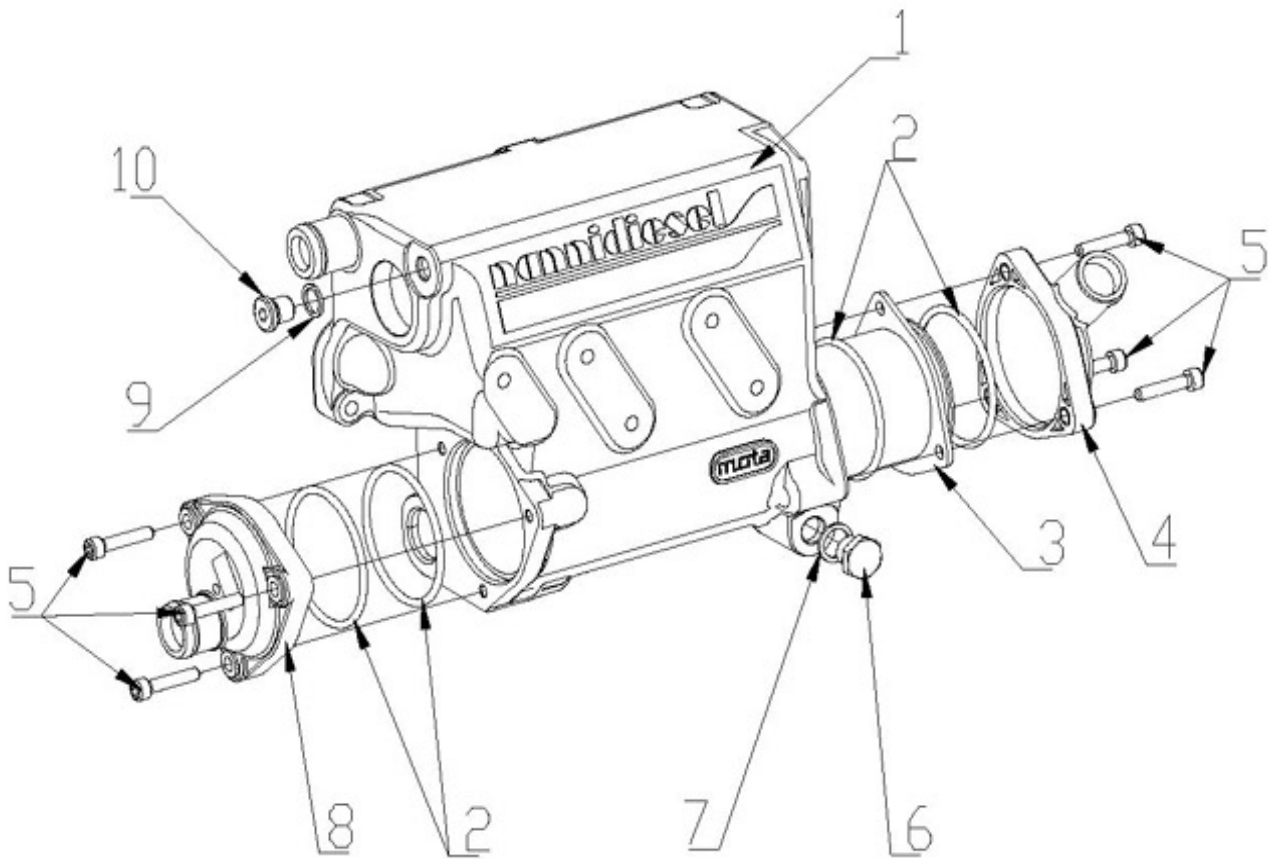

Brand: NanniDiesel

Model: Moteur N3.21

Version: Standard

Subassembly: Heat exchanger

N.	Item	Description	Qty	Notes
1	970313732	HOUSING,HEATEXCHANGER	1	
2	48418183	O RING	4	
3	970313731	TUBE STACK	1	
4	970313276	COVER, WATER INLET	1	
5	970634037	BOLT,SOCK M 6X 30	6	
6	970875506	PLUG (<= N°KT08090422)	1	
7	970300306	GASKET,RING D14 (SUR REFROID THERMO MOTA)	1	
8	970313275	COVER, WATER INLET	1	
9	970300325	RING,SEAL D12	1	
10	970314998	PLUG	1	

V. 18/08/2014

Pag. 25/37