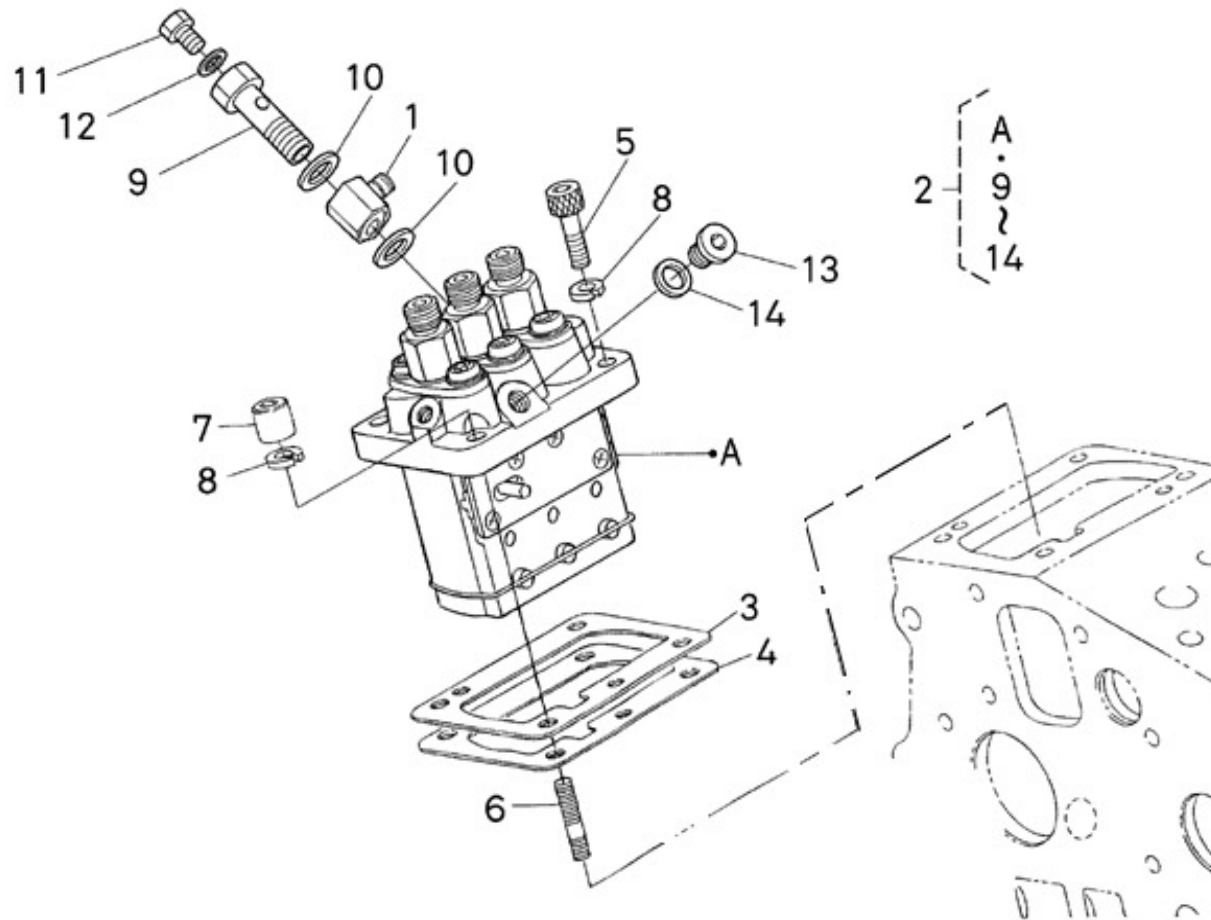

Brand: NanniDiesel

Model: Moteur N3.21

Version: Standard

Subassembly: Injection pump, component part

N.	Item	Description	Qty	Notes
1	970307599	JOINT,EYE	1	
2	970307860	ASSY PUMP,INJECTION	1	
3	970307861	SHIM,INJ.PUMP 0.20 (<= N°KT08090422)	1	
3	970315029	SHIM,INJECTION PUMP (=> N°KT08090423)	1	
3	970315030	SHIM,INJECTION PUMP (=> N°KT08090423)	1	
4	970307862	SHIM,INJ.PUMP 0.25	1	
4	970310335	SHIM,INJ.PUMP 0.30 (<= N°KT08090422)	1	
5	970142138	BOLT,SOCK M 6X 20 (BEFORE N°KTE08070398)	2	
6	970142139	STUD,INJ.PUMP	2	
7	970142140	NUT,CAP	2	
8	970310417	WASHER,SPRING (BEFORE N°KTE08070398)	4	
9	970307609	SCREW,FOLLOW	1	
10	970307610	GASKET,COPPER	2	
11	970307611	SCREW	1	
12	970307612	GASKET	1	
13	970310341	PLUG	1	
14	970307869	GASKET	1	

V. 18/08/2014

Pag. 17/37