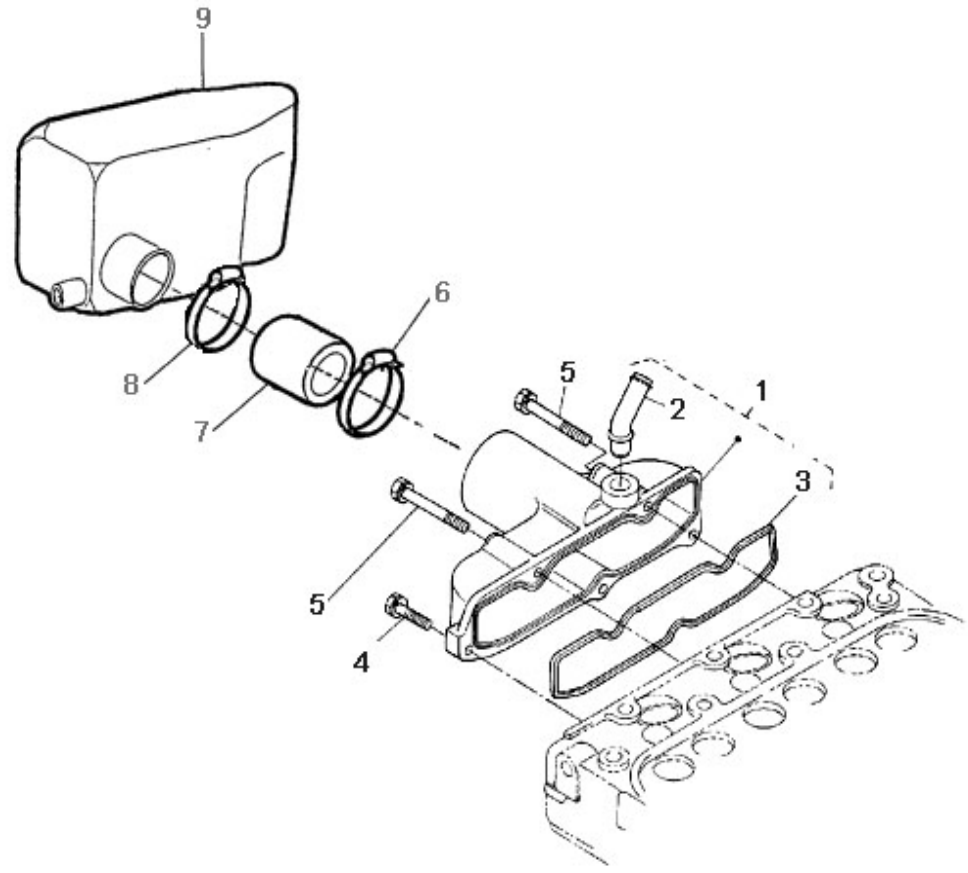

Brand: NanniDiesel
Model: Moteur N3.21
Version: Standard
Subassembly: Intake manifold

N.	Item	Description	Qty	Notes
1	970313492	ASSY MANIFOLD INLET	1	
2	970313457	PIPE,BREATHER	1	
3	970307828	GASKET,MANIFOLD NA	1	
4	970490119	BOLT,M 6X 18	2	
5	970302736	BOLT,M 6X 45	3	
6	970604533	CLAMP,HOSE 32-44 (QUANTITE 8 R.P. 4 LE 19/06/2008)	1	
7	970301611	HOSE,AIR FILTER 2. 40-2.60/HE (++++COLLAGE A LA	1	
8	970634621	CLAMP,HOSE	1	
9	970301330	FILTER,AIR HE	1	

V. 18/08/2014

Pag. 29/37