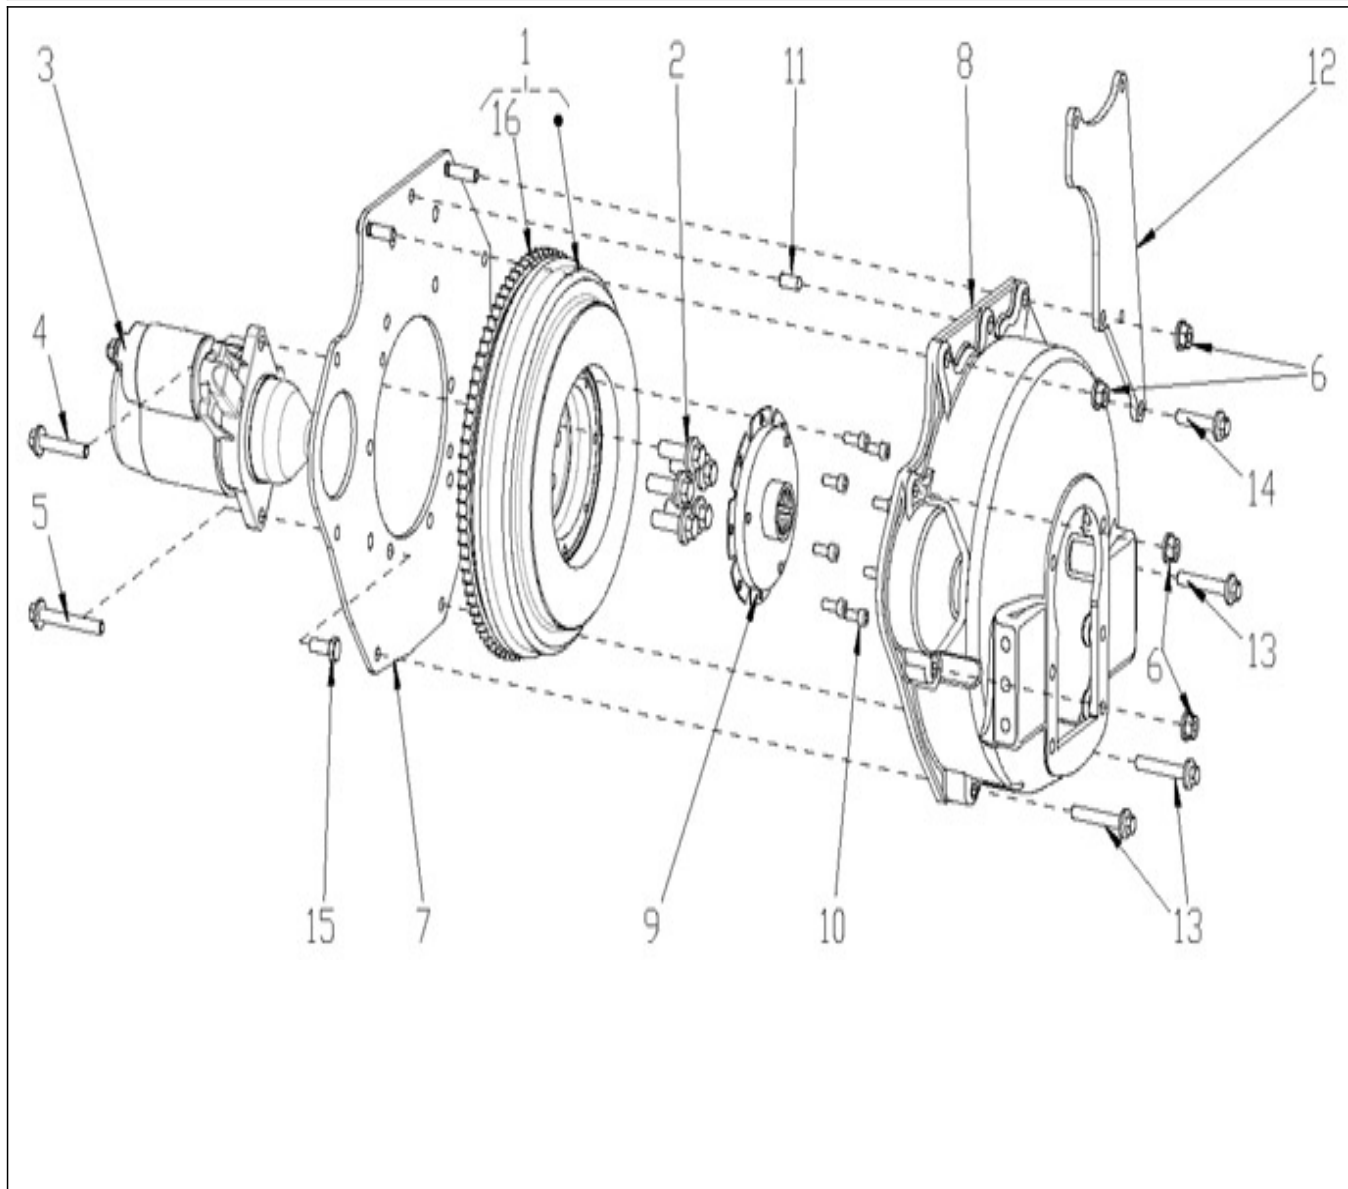

Brand: NanniDiesel

Model: Moteur N3.21

Version: Standard

Subassembly: Flywheel housing

N.	Item	Description	Qty	Notes
1	970313313	COMP.FLYWHEEL (Sortie dans 95312364B pour usinage)	1	
2	970313309	BOLT	5	
3	970313218	ASSY STARTER	1	
4	39160926	BOLT	4	
5	39160925	BOLT	1	
6	39460916	NUT (+++FIX ECHANGEUR)	4	
7	970314273	PLATE,REAR END	1	
8	95200257	HOUSING	1	
9	970776050	DAMPERPLATE,121 DIN	1	
10	970119147	BOLT, SOCK M 6X12 (++LOCTITE 243 (BLEU) MONTAGE	8	
11	970490111	PIN,CYLINDRICAL	1	
12	95310774	BRACKET	1	
13	39160642	BOLT	3	
14	39160639	BOLT	1	
15	970313428	BOLT	8	
16	970313418	GEAR,RING	1	

V. 18/08/2014

Pag. 36/37