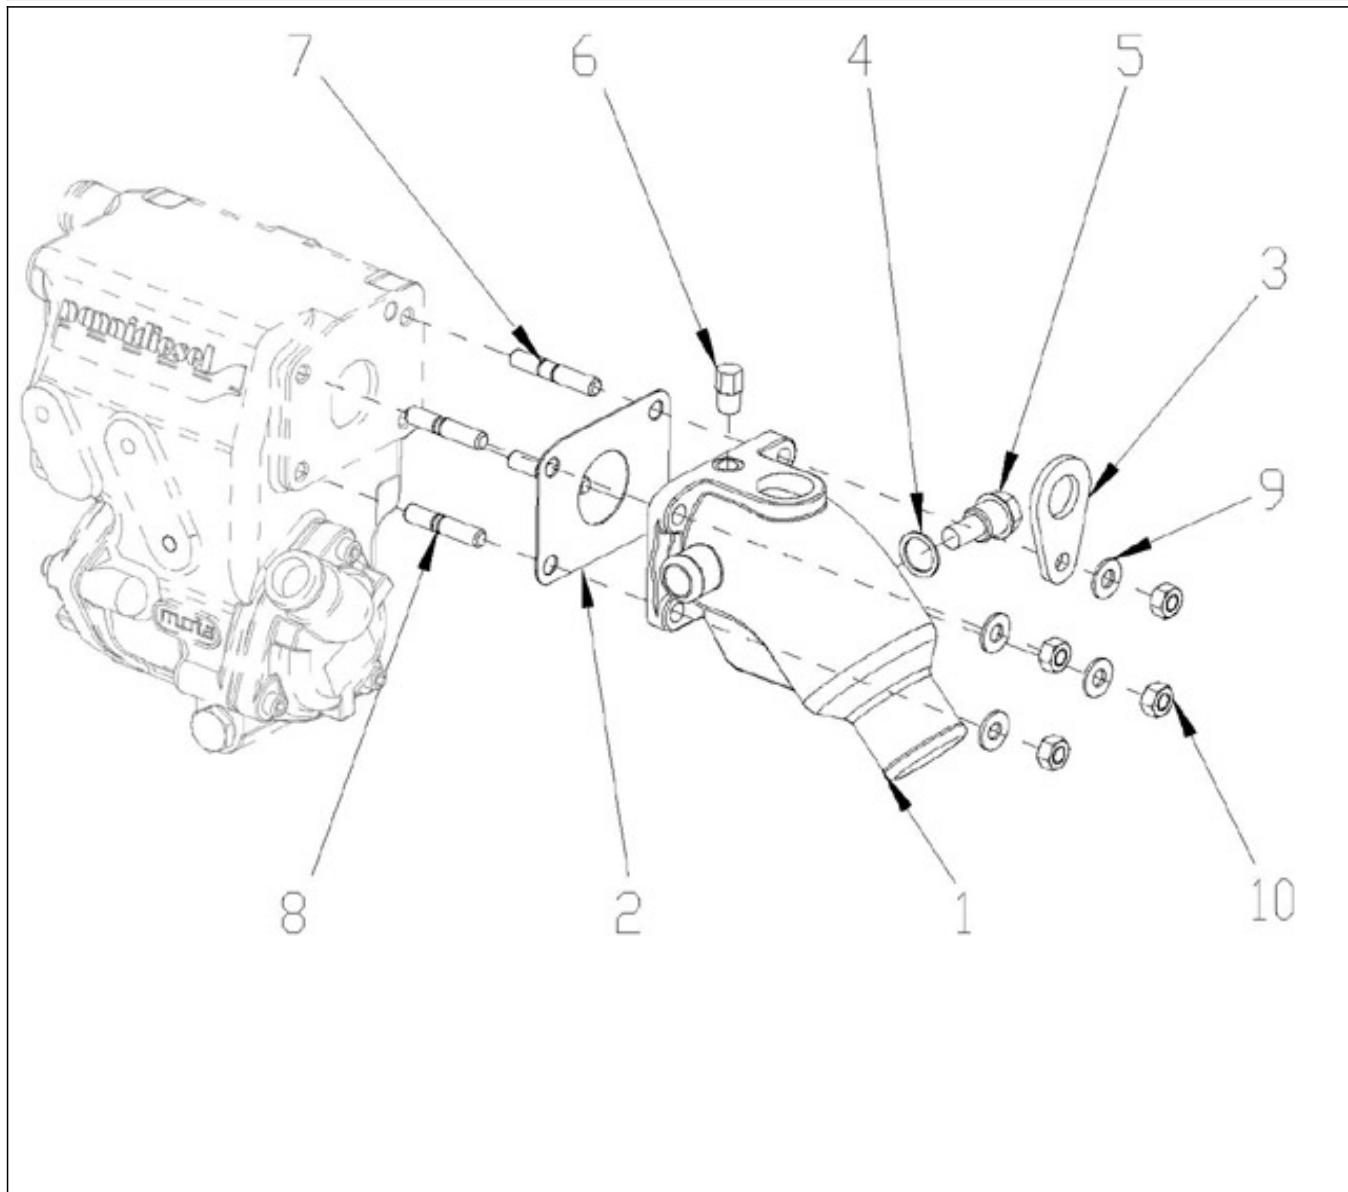

Brand: NanniDiesel

Model: Moteur N3.21

Version: Standard

Subassembly: Exhaust elbow

N.	Item	Description	Qty	Notes
1	970307024APR	MIXER	1	
2	970307015	GASKET	1	
3	970140901	HOOK, ENGINE 2.40	1	
4	970300199	GASKET,RING D16	1	
5	970494635	ANODE,ZINC CPL M16X1,5	1	
6	970307265	PLUG,HEX 1/8	1	
7	39020308	STUD BOLT	2	
8	970300080	STUD,M 8X 25 (+++ FIX TURBO)	2	
9	970119139	WASHER,CORRUGATED D8 (DONT 3 PTO)	4	
10	970300079	NUT,M 8 SPECIAL	4	

V. 18/08/2014

Pag. 24/37