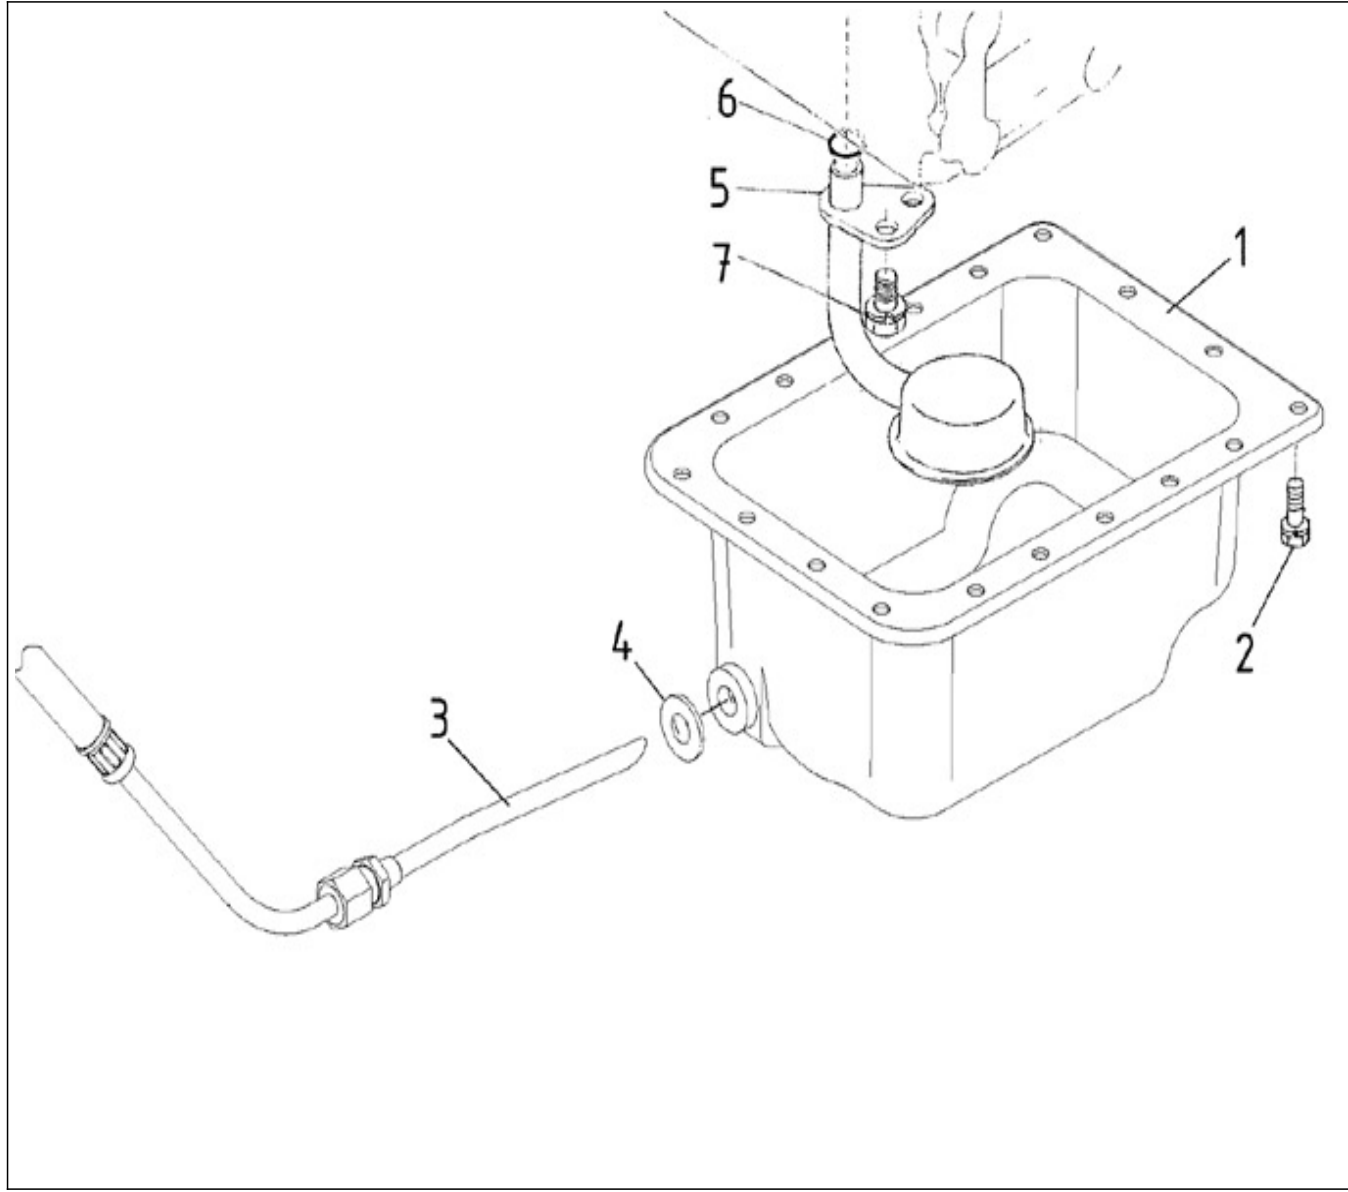

Brand: NanniDiesel
Model: Moteur N3.21
Version: Standard
Subassembly: Oil pan

N.	Item	Description	Qty	Notes
1	970307972	PAN,OIL	1	
2	970310351	BOLT (BEFORE N°KTE08070398)	18	
3	970313197	DRAIN OIL PIPE	1	
4	970300325	RING,SEAL D12	1	
5	970307463	FILTER 1,OIL	1	
6	970301951	O-RING	1	
7	970313311	BOLT	1	

V. 18/08/2014

Pag. 4/37