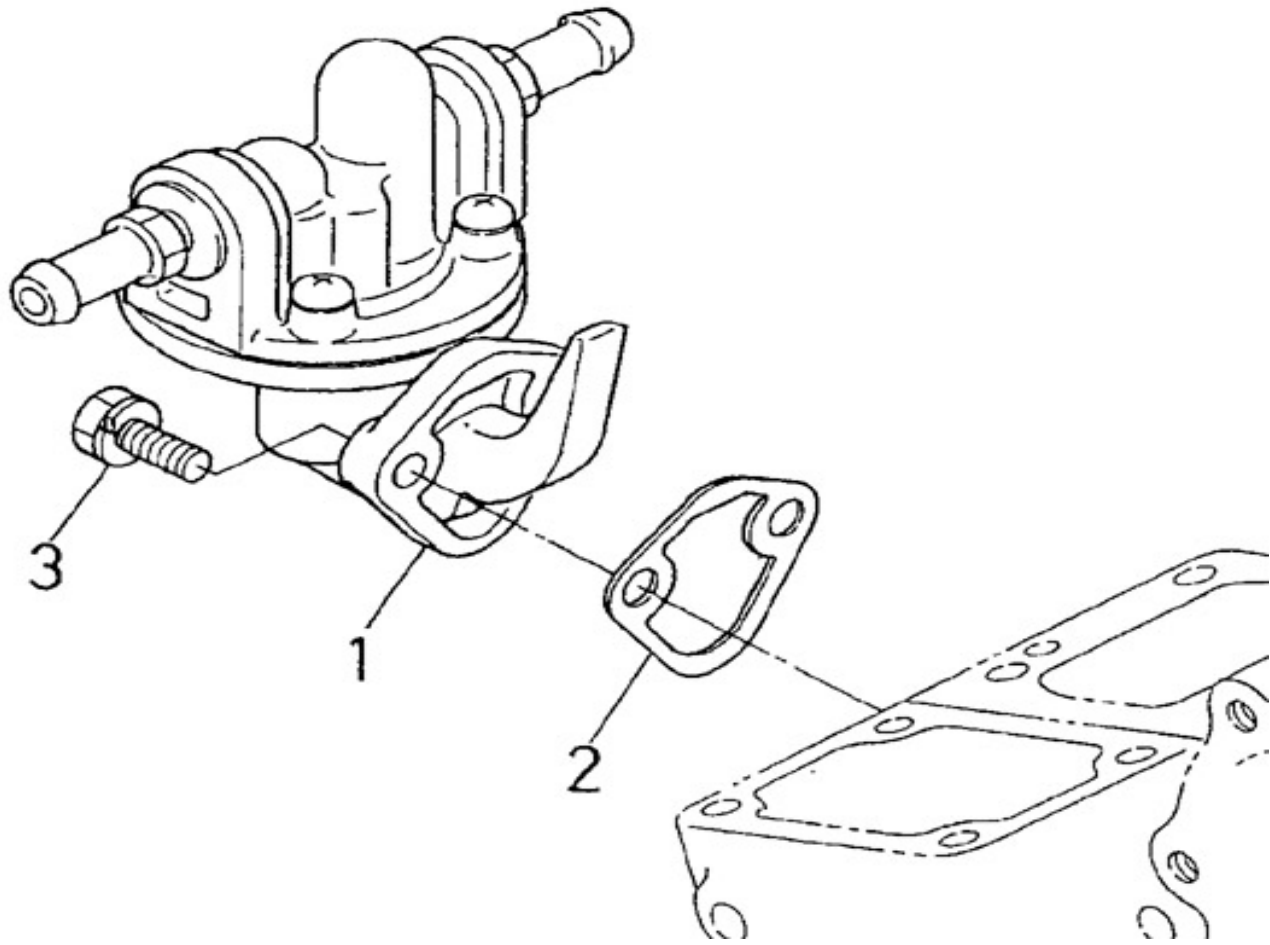

Brand: NanniDiesel
Model: Moteur N3.21
Version: Standard
Subassembly: Fuel feed pump

N.	Item	Description	Qty	Notes
1	970142501	PUMP,FUEL FEED 2. 40	1	
2	970142512	GASKET,FUEL PUMP 2. 40	1	
3	970491117	BOLT,M 6X 16	2	

V. 18/08/2014

Pag. 12/37