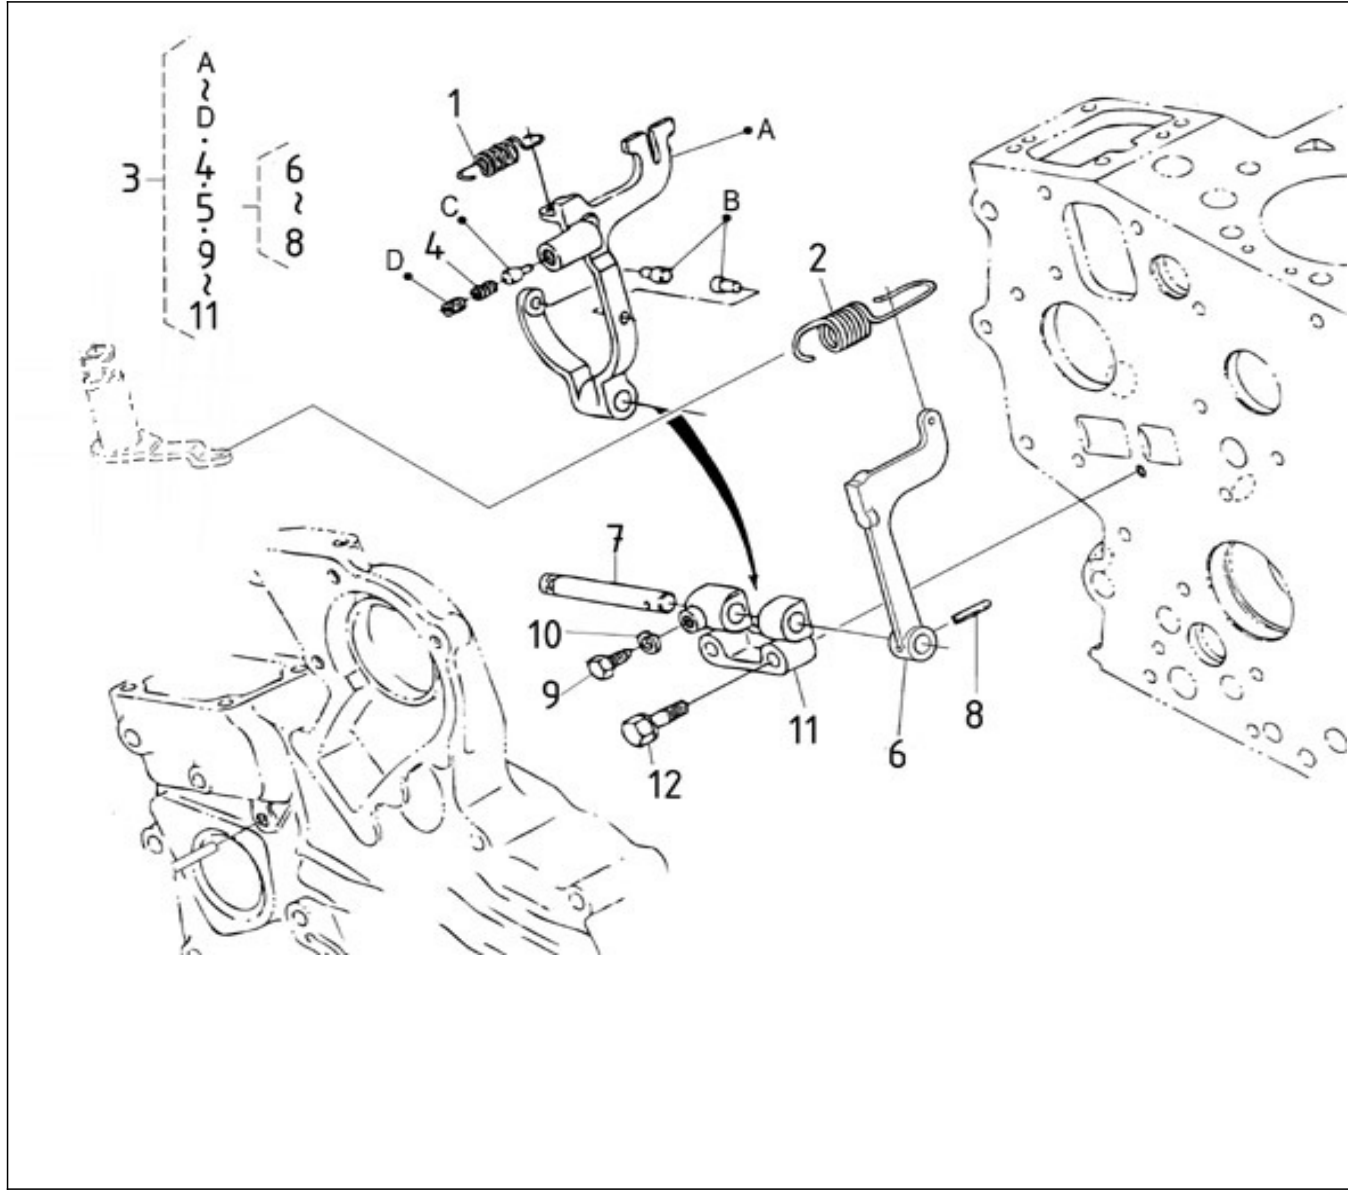

Brand: NanniDiesel
Model: Moteur N3.21
Version: Standard
Subassembly: Governor

N.	Item	Description	Qty	Notes
1	970311165	SPRING	1	
2	970313906	SPRING,GOVERNOR	1	
3	970313488	ASSY LEVER,FORK	1	
4	970313381	SPRING	1	
5	970141318	LEVER, GOVERNOR FORK 2 CPL 2.4	1	
6	970314157	LEVER, GOVERNOR FORK	1	
7	970141319	SHAFT, GOVERNOR	1	
8	970141320	PIN, LEVER GOVERNOR	1	
9	970491322	BOLT	1	
10	970300318	WASHER,SPRING D 5	1	
11	970141321	SUPPORT, GOVERNOR 2.40	1	
12	970141325	BOLT, M6X35	2	

V. 18/08/2014

Pag. 22/37