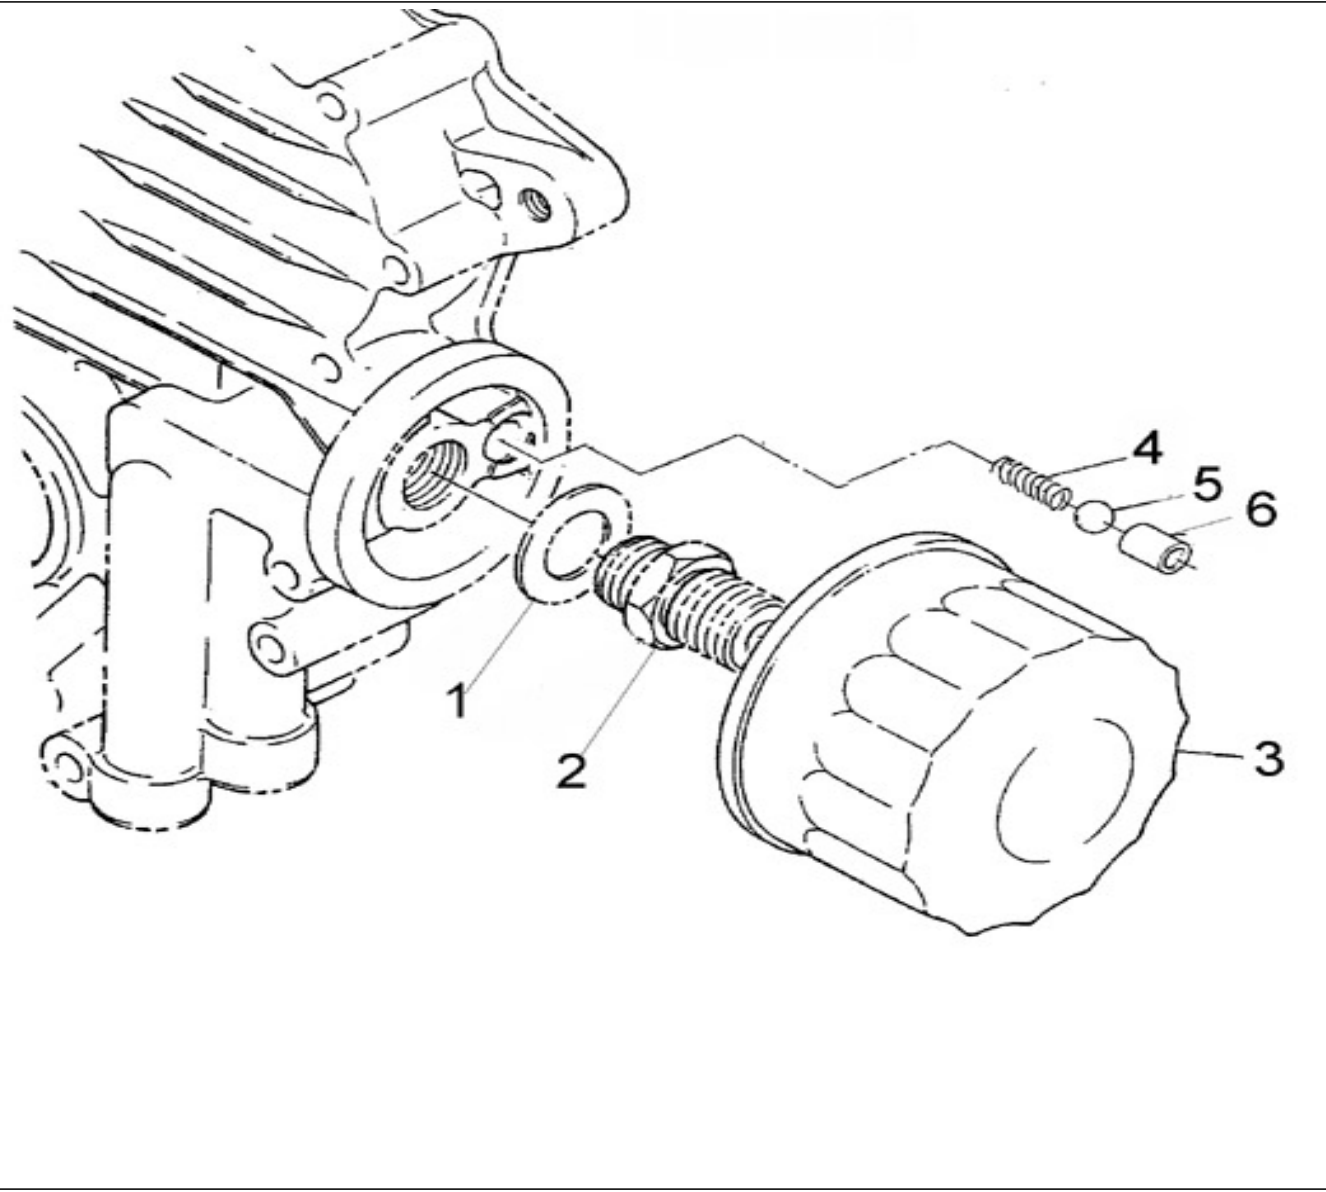

Brand: NanniDiesel
Model: Moteur N3.21
Version: Standard
Subassembly: Oil filter Assy

N.	Item	Description	Qty	Notes
1	970140211	WASHER, PLAIN	1	
2	970302728	NIPPLE	1	
3	970302697	FILTER,ELEMENT OIL 6.280 (A PARTIR DU N°KTC08050772)	1	JUSQU'AU N°KTC08050772
3	970302697	FILTER,ELEMENT OIL 6.280 (A PARTIR DU N°KTC08050772)	1	A PARTIR DU N°KTC08050772
4	970140216	SPRING	1	
5	970140218	BEARING, BALL	1	
6	970140217	SEAT	1	

V. 18/08/2014

Pag. 21/37