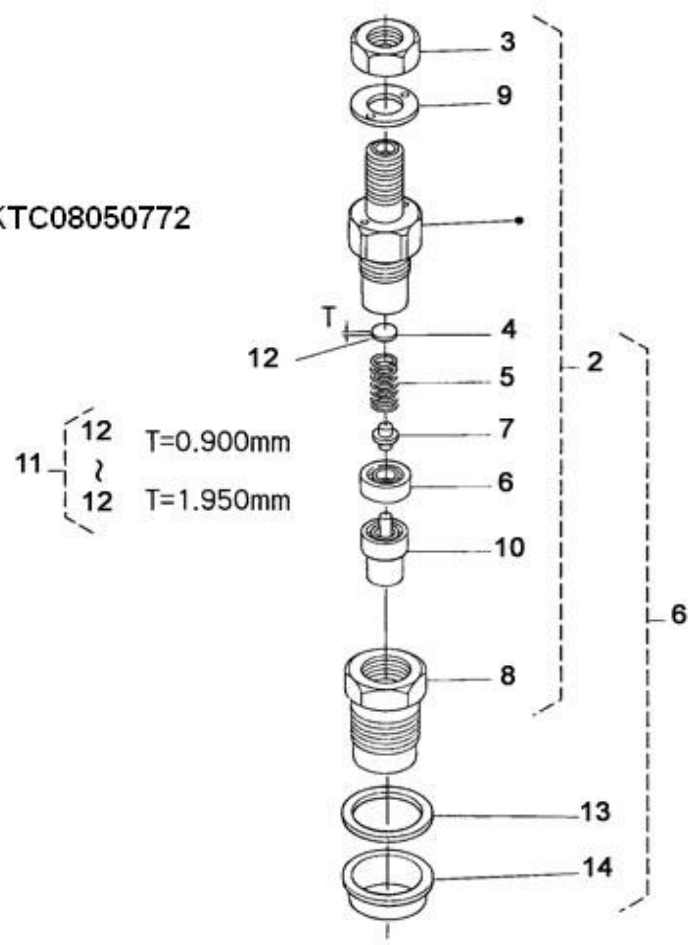

Brand: NanniDiesel
Model: Moteur N3.21
Version: Standard
Subassembly: Nozzle holder

N.	Item	Description	Qty	Notes
14	970307388	SEAL,HEAT	3	

AFTER N°KTC08050772

V. 18/08/2014

Pag. 20/37