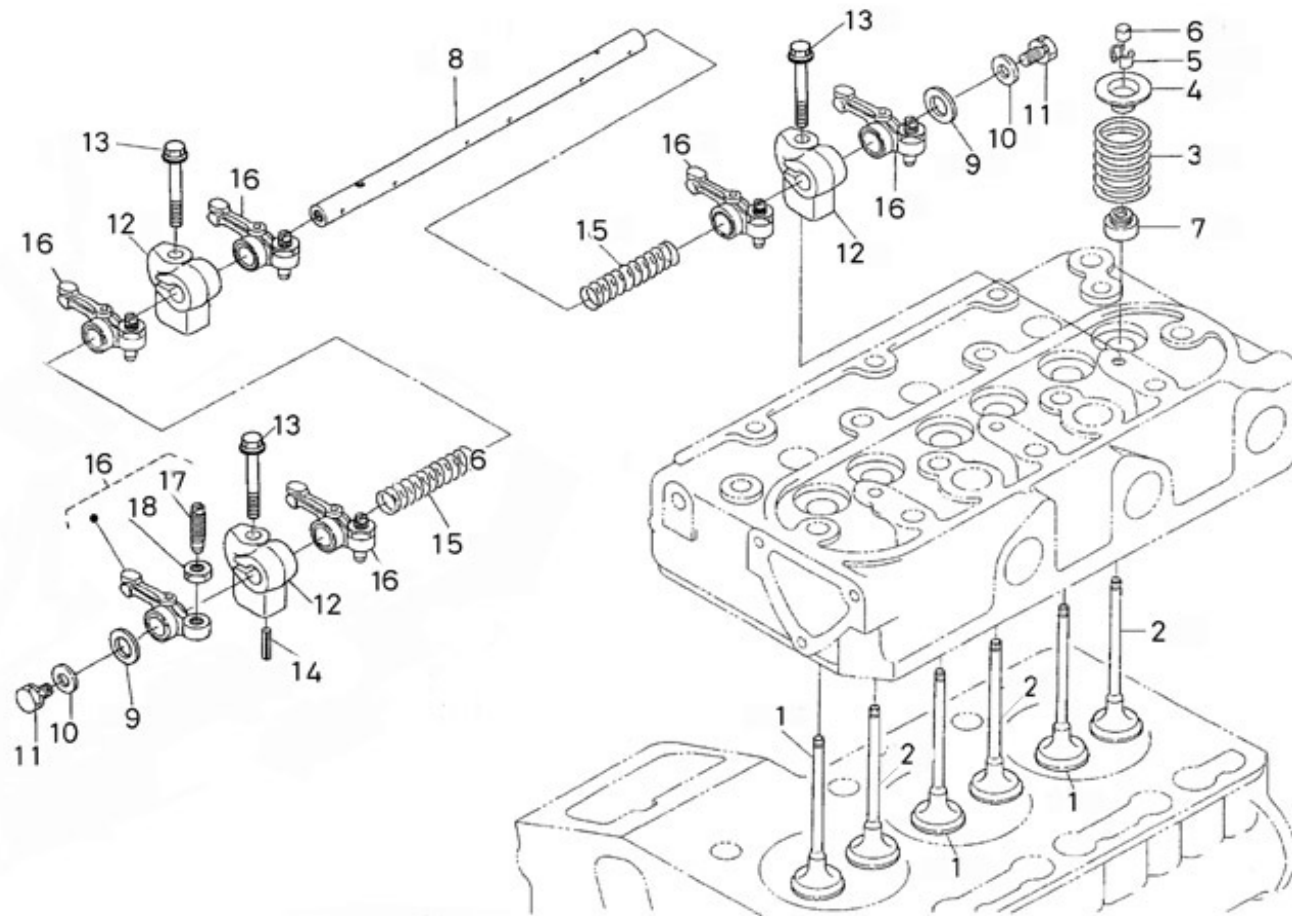

V. 18/08/2014

Pag. 6/37

Brand: NanniDiesel

Model: Moteur N3.21

Version: Standard

Subassembly: Valves & Springs

N.	Item	Description	Qty	Notes
1	970313910	VALVE,INLET	3	
2	970313911	VALVE,EXHAUST	3	
3	970141003	SPRING, VALVE 2.40	6	
4	970141004	RETAINER, VALVE SPRING	6	
5	970141005	COLLAR, VALVE SPRING 2.40	6	
6	970141007	CAP, VALVE	6	
7	970307541	SEAL,VALVE STEM	6	
8	970314195	SHAFT,ROCKER ARM	1	
9	970141009	SPRING, ROCKER ARM 2.40	2	
10	970313377	WASHER,PLAIN	2	
11	970141015	BOLT, M6X10	2	
12	970313456	BRACKET,ROCKER ARM	3	
13	970313346	BOLT,FLANGE	3	
14	970151130	PIN,SPRING RETAINER	1	
15	970313808	SPRING	2	
16	970141019	ASSY, ROCKER ARM 2.40HE	6	
17	970141022	SCREW, ADJ.ROCKER ARM	6	
18	970141023	NUT, ROCKER ARM 2.40	6	