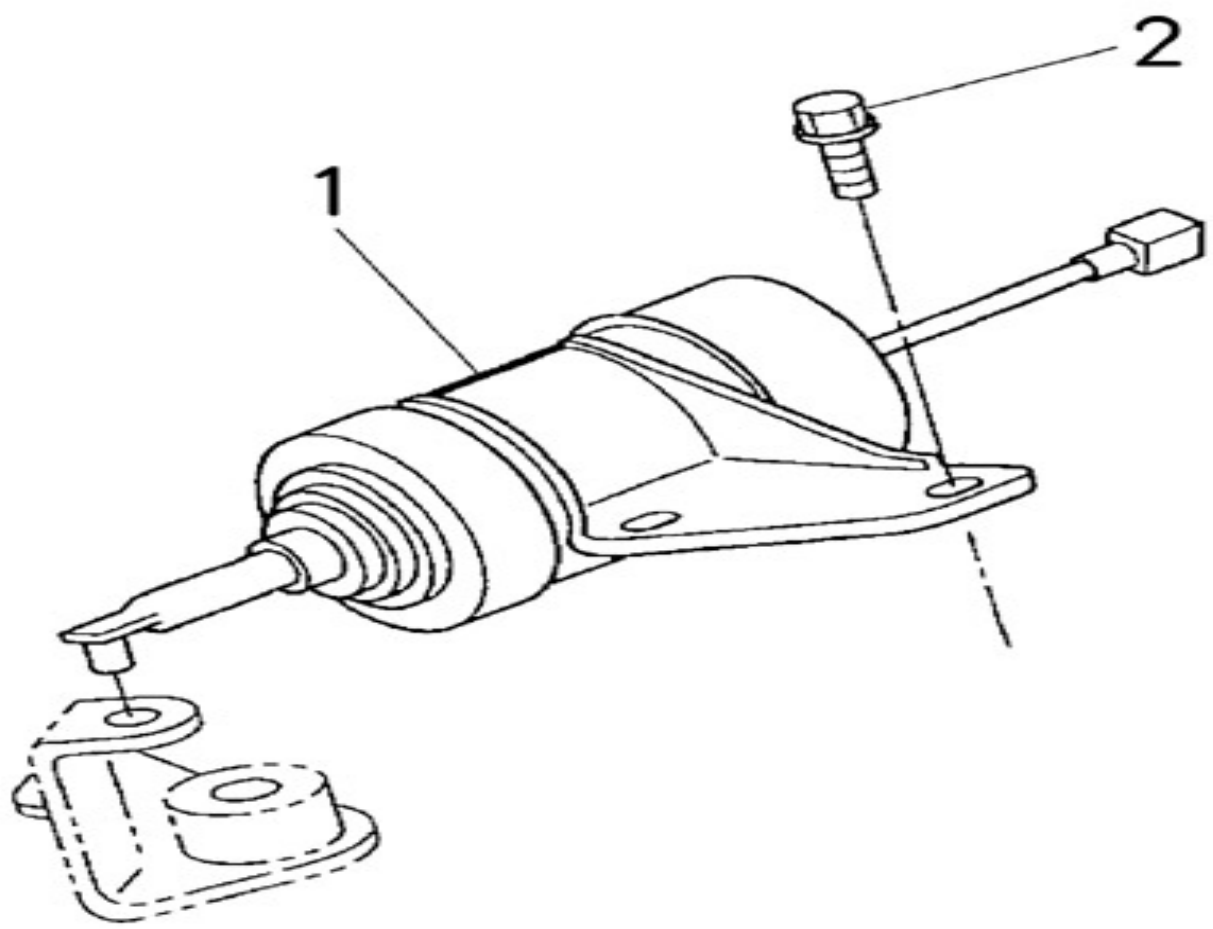

Brand: NanniDiesel
Model: Moteur N3.21
Version: Standard
Subassembly: Electric stop

N.	Item	Description	Qty	Notes
1	970307669	SOLENOID,STOP	1	
2	39160735	BOLT	2	

V. 18/08/2014

Pag. 34/37