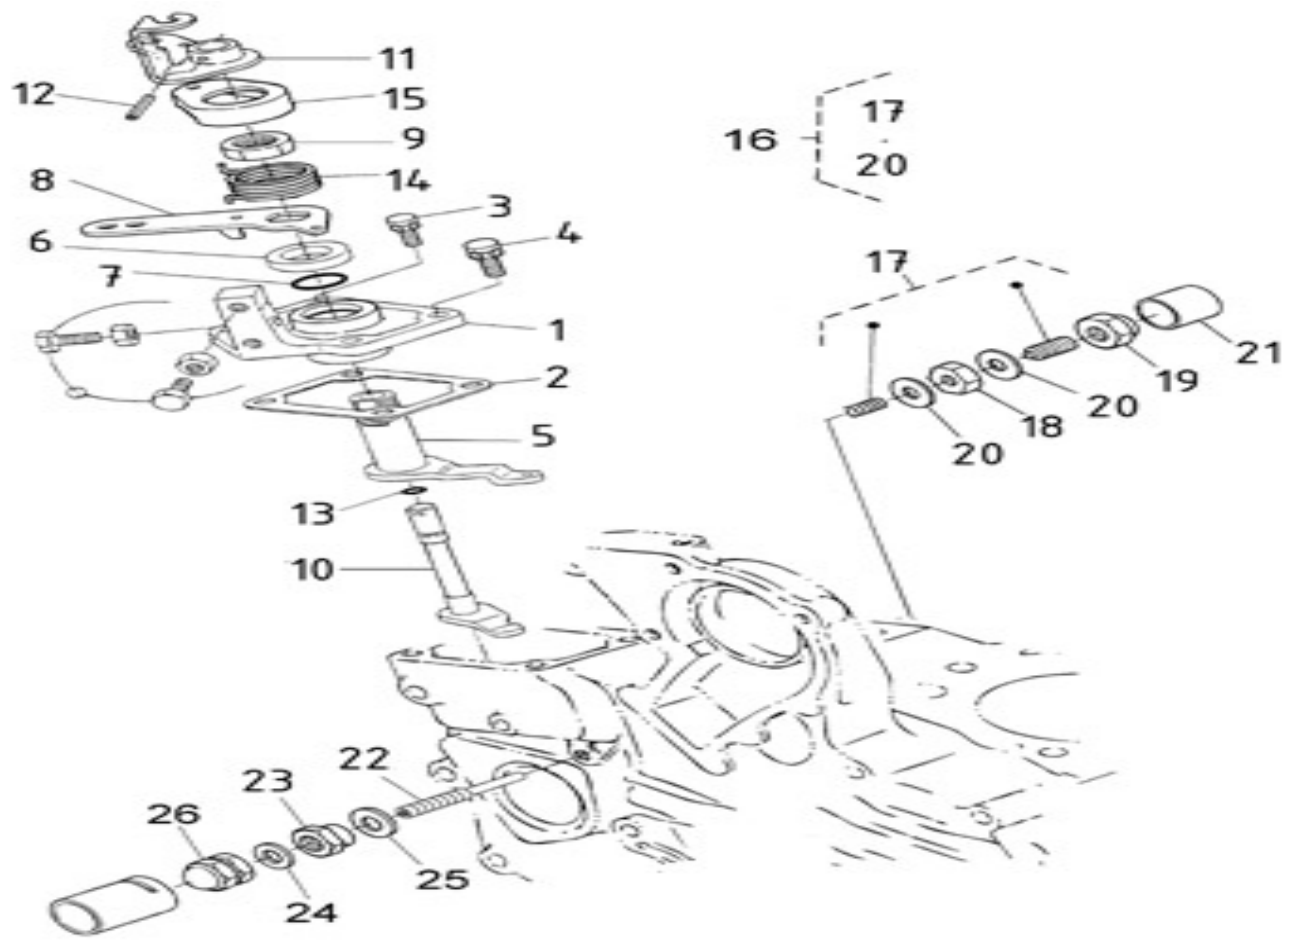

Brand: NanniDiesel
Model: Moteur N3.21
Version: Standard
Subassembly: Speed control

N.	Item	Description	Qty	Notes
1	970313375	PLATE,SPEED CONTROL	1	
2	970141311	GASKET, SPEED CONTROL 2.40	1	
3	970490119	BOLT,M 6X 18	2	
4	970313904	BOLT	2	
5	970313374	LEVER,GOVERNOR	1	
6	970313436	COLLAR	1	
7	970313802	O RING	1	
8	970313447	LEVER,SPEED CONTROL	1	
9	970313426	NUT,SPEED CONTROL	1	
10	970313431	SHAFT,LEVER	1	
11	970313893	LEVER,ENGINE STOP	1	
12	970313352	PIN,SPRING	1	
13	970313665	O RING	1	
14	970313905	SPRING,RETURN	1	
15	970313425	CAP	1	
16	970307613	ASSY APPARATUS	1	
17	970307614	ASSY BOLT,ADJUSTING	1	
18	970491129	NUT	1	
19	970141130	NUT, IDLE ASSEM.	1	
20	970491131	WASHER,SEAL	2	
21	970141132	CAP, BOLT COVER	1	
22	970140401	SCREW, REGULATOR	1	
23	970310962	NUT	1	
24	970150403	RING,SEAL (=> N° XA0001 <= 3Z0001)	1	
25	970313440	GASKET	1	
26	970140404	NUT (BEFORE N°KTE08070398)	1	

V. 18/08/2014

Pag. 9/37