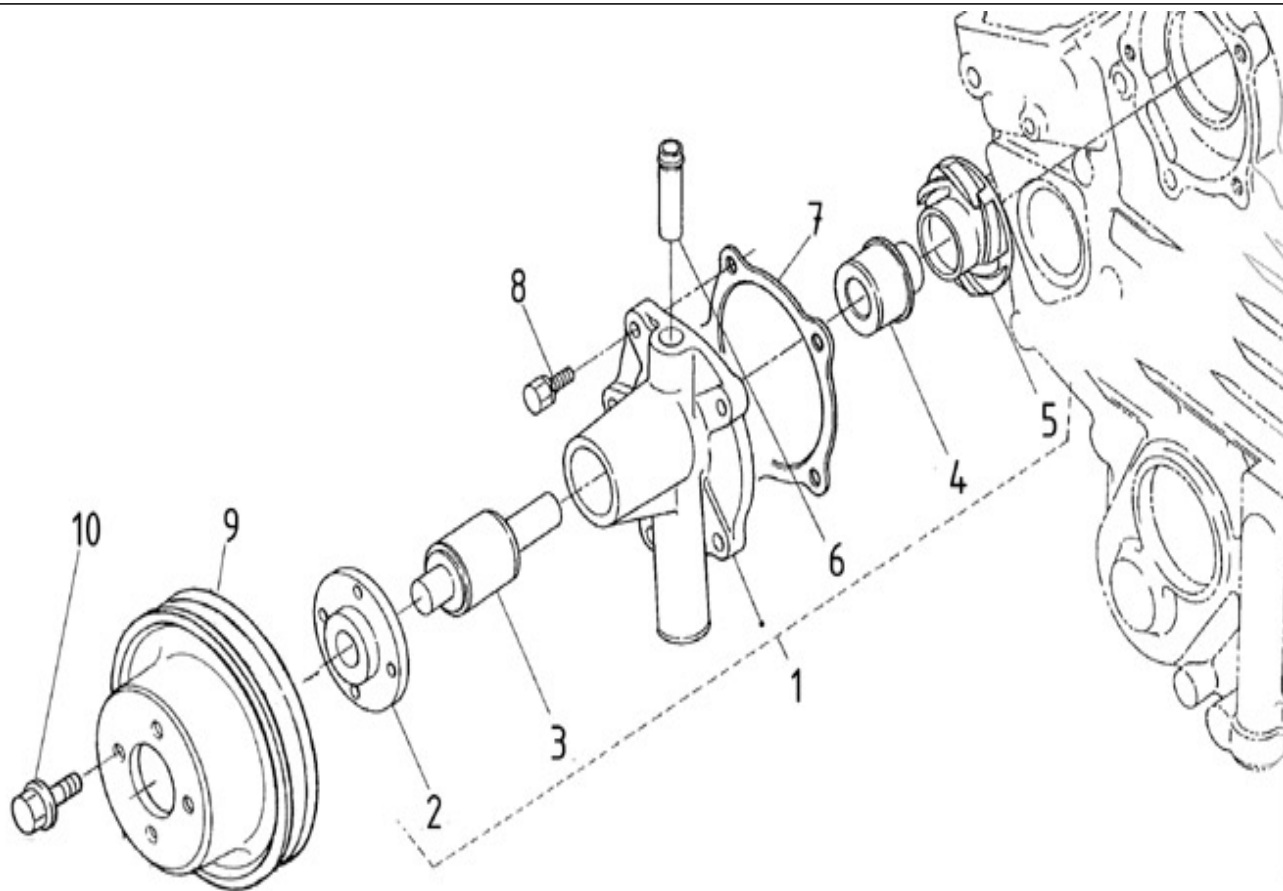

Brand: NanniDiesel

Model: Moteur N3.21

Version: Standard

Subassembly: Fresh water pump

N.	Item	Description	Qty	Notes
1	970307624	ASSY PUMP,WATER	1	
2	970307625	FLANGE,WATER PUMP	1	
3	970307626	BEARING,BALL(RADIAL)	1	
4	970307627	ASSY SEAL,MECHANICAL	1	
5	970307628	IMPELLER,WATER PUMP	1	
6	970313857	PIPE,WATER RETURN (AFTER N°KTE08070398)	1	
7	970315053	GASKET,WATER PUMP	1	
8	970141537	BOLT, M6X22	4	
9	970144312	PULLEY	1	
10	970313345	BOLT,FLANGE	4	

V. 18/08/2014

Pag. 23/37