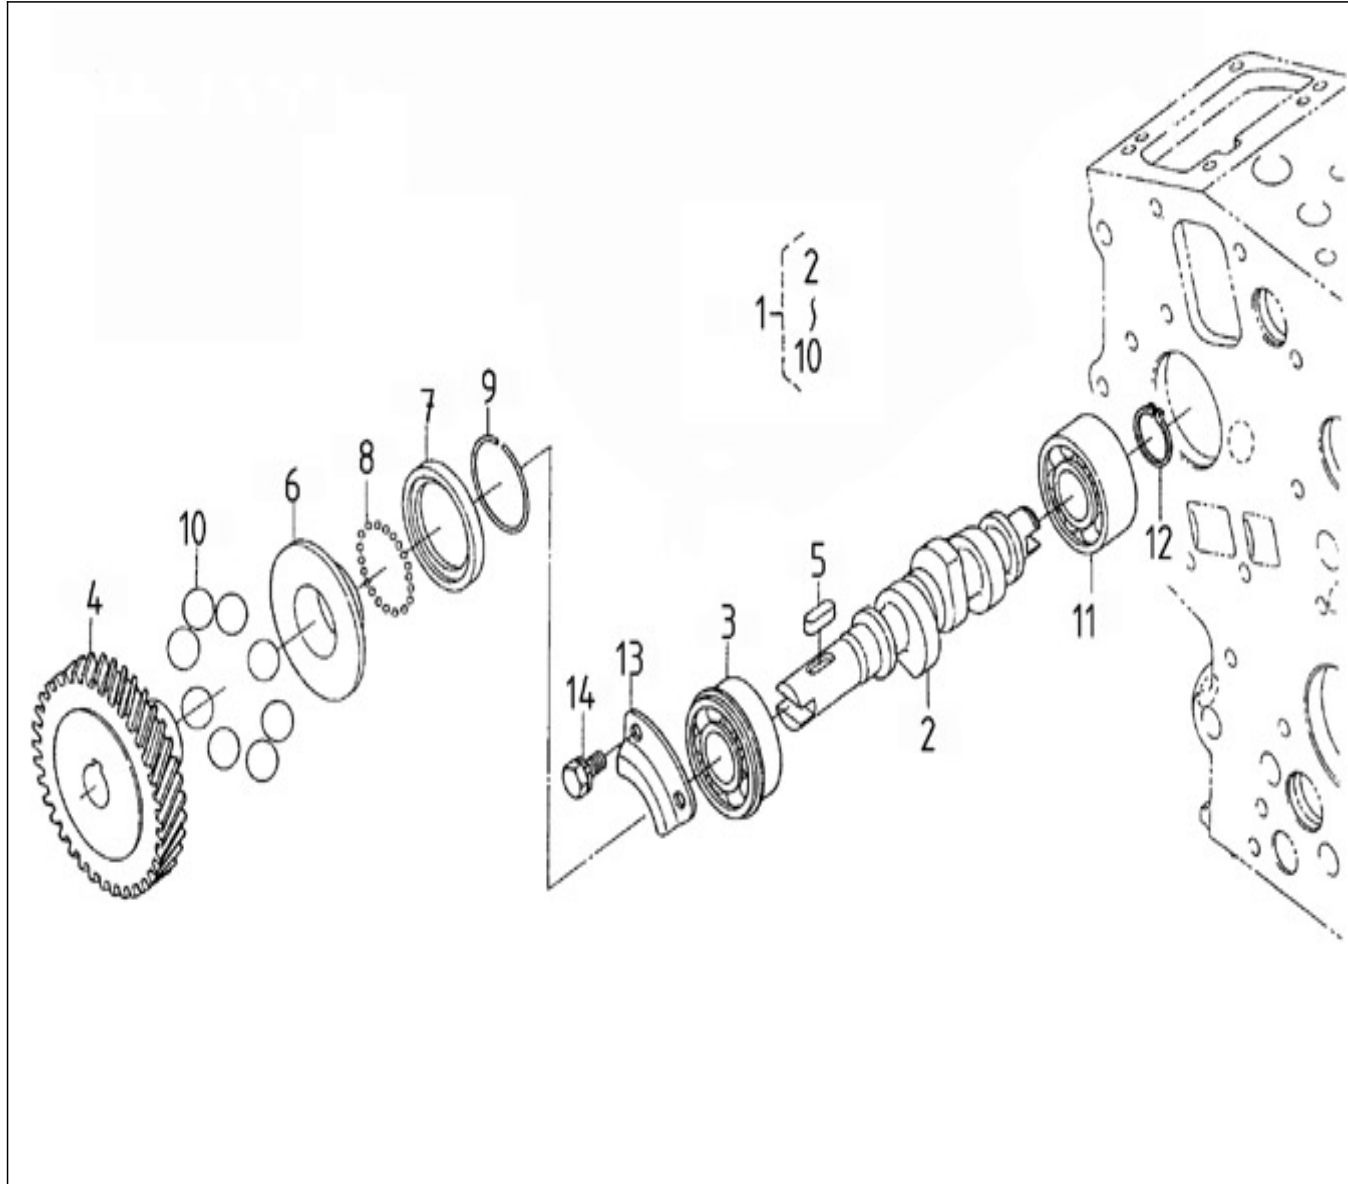

V. 18/08/2014

Pag. 12/37

Brand: NanniDiesel	N.	Item	Description	Qty	Notes
Model: Moteur N3.21	1	970307863	ASSY CAM SHAFT,FUEL	1	
Version: Standard	2	970314197	CAMSHAFT,FUEL	1	
Subassembly: Camshaft fuel	3	970142124	BEARING,CASE	1	
	4	970307602	GEAR,INJECTION PUMP	1	
	5	970491106	KEY,FEATHER	1	
	6	970142127	SLEEVE	1	
	7	970142129	COVER,BEARING 2. 40HE	1	
	8	970142130	BEARING,BALL CAMSHAFT 2.40HE	32	
	9	970492128	CIR-CLIP,GOVERNOR SLEEVE	1	
	10	970492132	BEARING,BALL GOVERNOR	8	
	11	970313429	BEARING,BALL	1	
	12	970142133	CIR-CLIP,EXTERNAL	1	
	13	970142136	STOPPER,FUEL CAMSHAFT 2.40	1	
	14	970140123	BOLT ,M 6X12 (AFTER N*KTE08070398 )	2	