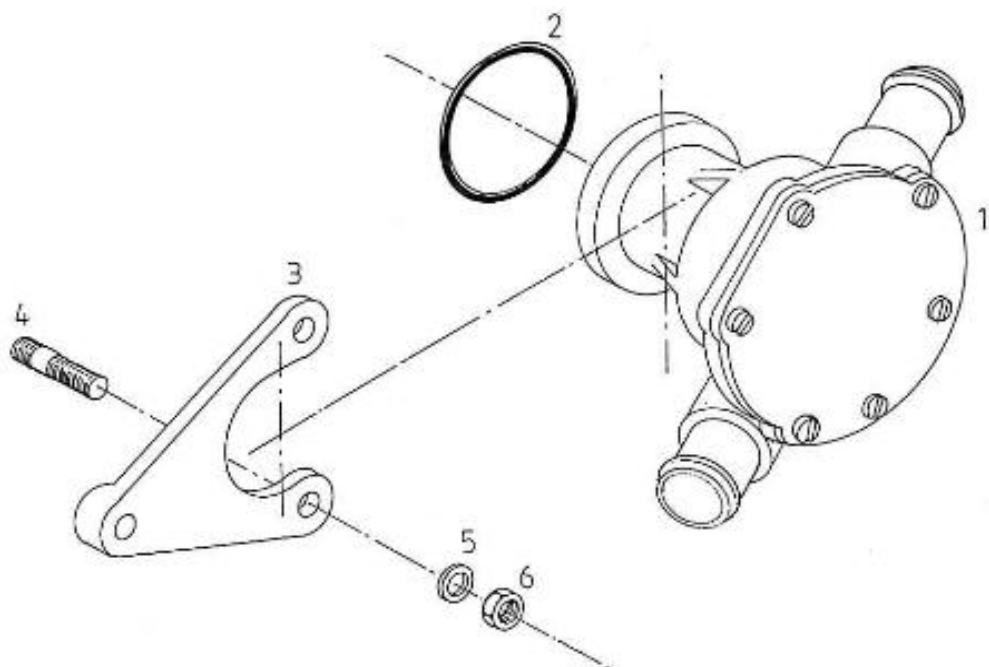

Brand: NanniDiesel	N.	Item	Description	Qty	Notes
Model: Moteur N3.21	1	970307808	PUMP,WATER	1	
Version: Standard	2	970494025	O-RING	1	
Subassembly: Seawater pump Ass	3	970307809	FLANGE	1	
	4	970154026	STUD,M 6X 22	3	
	5	970609602	WASHER,CORRUGATED D 6 (GRAISSEE SERRAGE 1.7	3	
	6	970635460	NUT,M 6	3	

V. 18/08/2014

Pag. 27/37