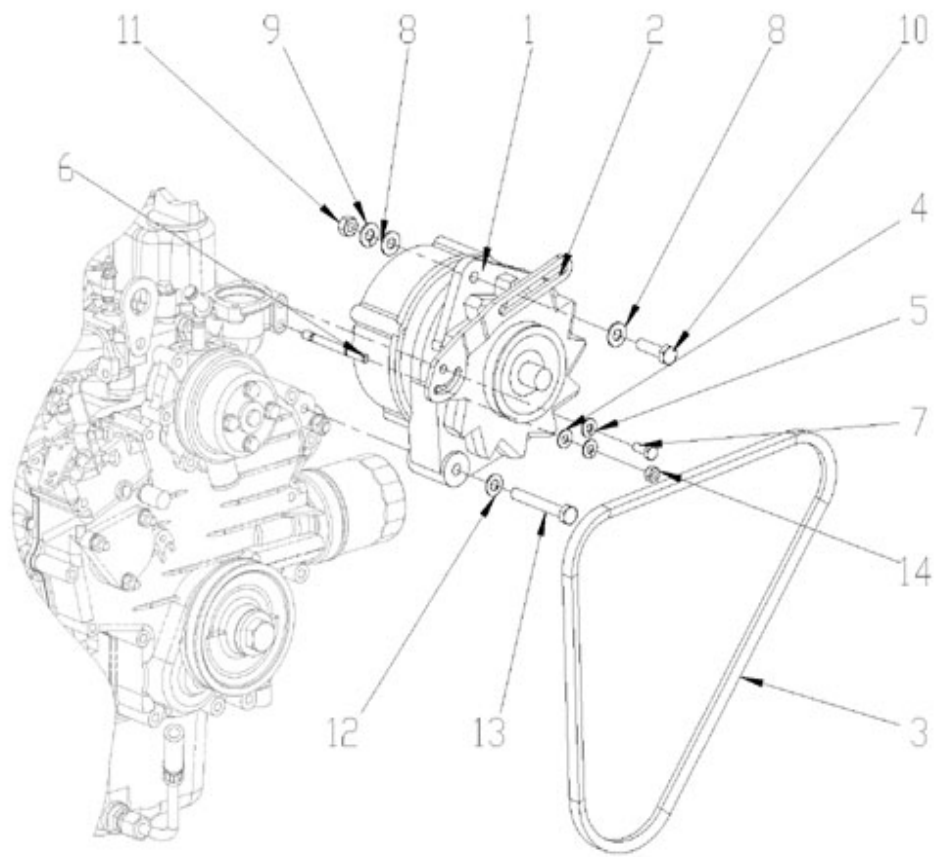

Brand: NanniDiesel
Model: Moteur N3.21
Version: Standard
Subassembly: Alternator Assy.Std.

N.	Item	Description	Qty	Notes
1	48201149	ALTERNATOR 12V-70A	1	
2	95310765	ADJUSTER	1	
3	48108138	V BELT	1	
4	970635459	WASHER,PLAIN D 6 (CALAGE)	1	
5	970119149	WASHER, SPRING D 6 (Pour protection injecteur)	2	
6	39020550	STUD M6-60,J12,cl 8,8,ZN	1	
7	970439910	BOLT,HEX M 6X 16 (+++FIX.SUPPORT AG ACC)	1	
8	970027323	WASHER,PLAIN D 8	2	
9	970119138	WASHER,SPRING D 8 (TENDEUR)	1	
10	970119148	BOLT, HEX M 8X 30 (+++ FIX . ALT AU NIVEAU DU	1	
11	970027322	NUT,M 8 (++ECROU FIL DEMARREUR)	1	
12	970119139	WASHER,CORRUGATED D8 (DONT 3 PTO)	1	
13	970639603	BOLT,HEX M 8X 65 (++FIX ALTERNATEUR)	1	
14	970635459	WASHER,PLAIN D 6 (CALAGE)	1	

V. 18/08/2014

Pag. 32/37