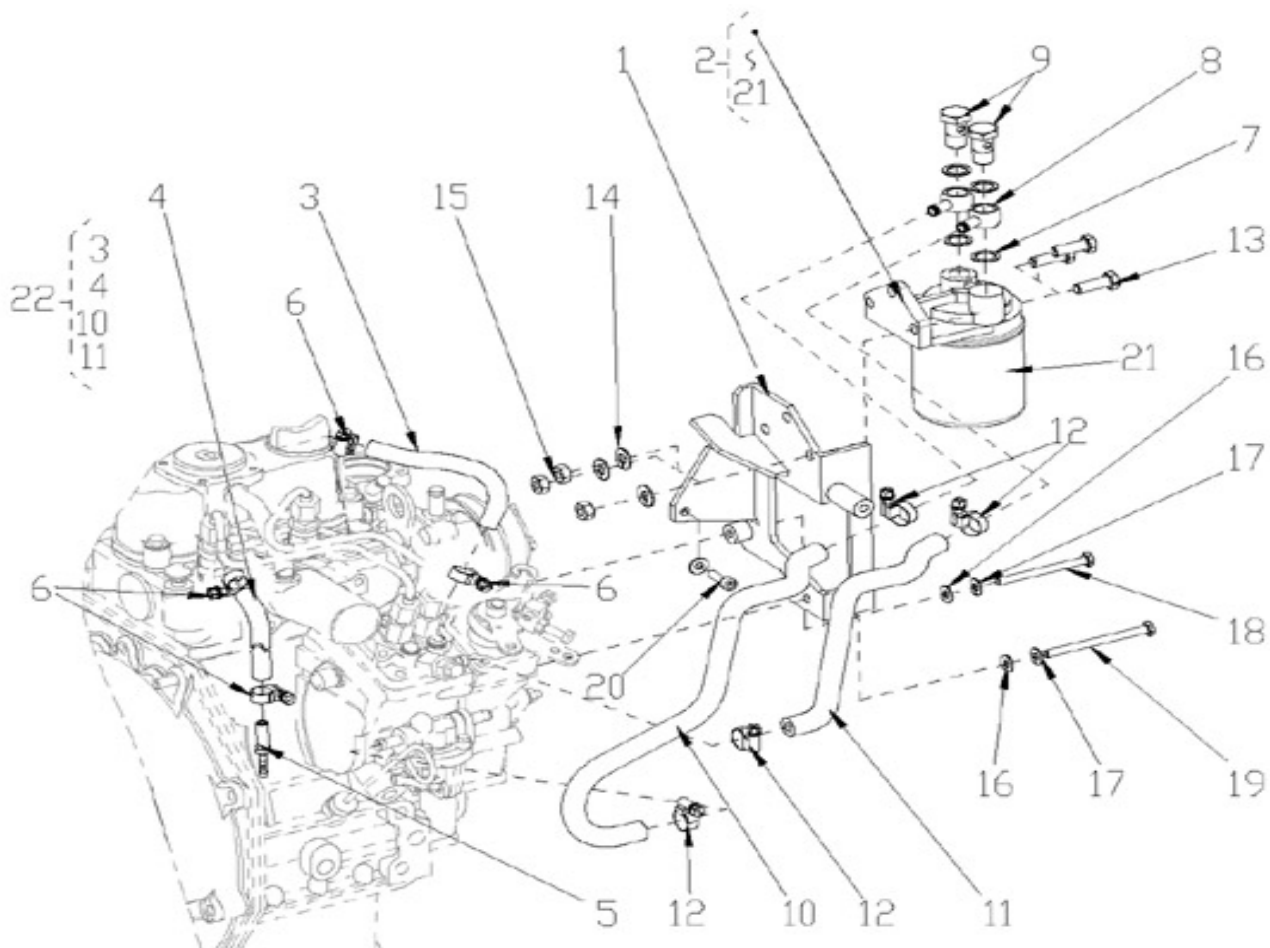

Brand: NanniDiesel

Model: Moteur N3.21

Version: Standard

Subassembly: Fuel filter Assy.

N.	Item	Description	Qty	Notes
1	970307445	SUPPORT,FUEL FILTER ELEMENT H-	1	
2	970310210	FILTER ASSY	1	
3	32805001	HOSE (++)RETOUR INJ / PPE INJ)	0.15	
4	32805001	HOSE (++)RETOUR INJ / PPE INJ)	0.15	
5	970302476	PIPE,FUEL CONN.D 8	1	
6	970312876	CLAMP	4	
7	970300306	GASKET,RING D14 (SUR REFROID THERMO MOTA)	4	
8	970301093	CONNECTION,BANJO D=6/M14	2	
9	970432515	BOLT,BANJO M14X1,5 (=> N°KT08090423)	2	
10	32808002	FUEL HOSE ISO 7840 D8	0.45	
11	32808002	FUEL HOSE ISO 7840 D8	0.22	
12	970439306	CLAMP (++)POUR DURITE ORIGINE REF HUILE MOTEUR)	4	
13	970409603	BOLT,HEX M 8X 25 (FIX SUP ALT)	3	
14	970119138	WASHER,SPRING D 8 (TENDEUR)	3	
15	970027322	NUT,M 8 (++)ECROU FIL DEMARREUR)	3	
16	970635459	WASHER,PLAIN D 6 (CALAGE)	2	
17	970119149	WASHER, SPRING D 6 (Pour protection injecteur)	3	
18	970497323	BOLT,HEX M 6X 80	1	
19	970302213	BOLT,HEX M 6X 70	1	
20	970604615	BOLT,SOCK M 6X 20	1	
21	970622350	FILTER,FUEL	1	
22	48878001	HOSE	1	

V. 18/08/2014

Pag. 16/37