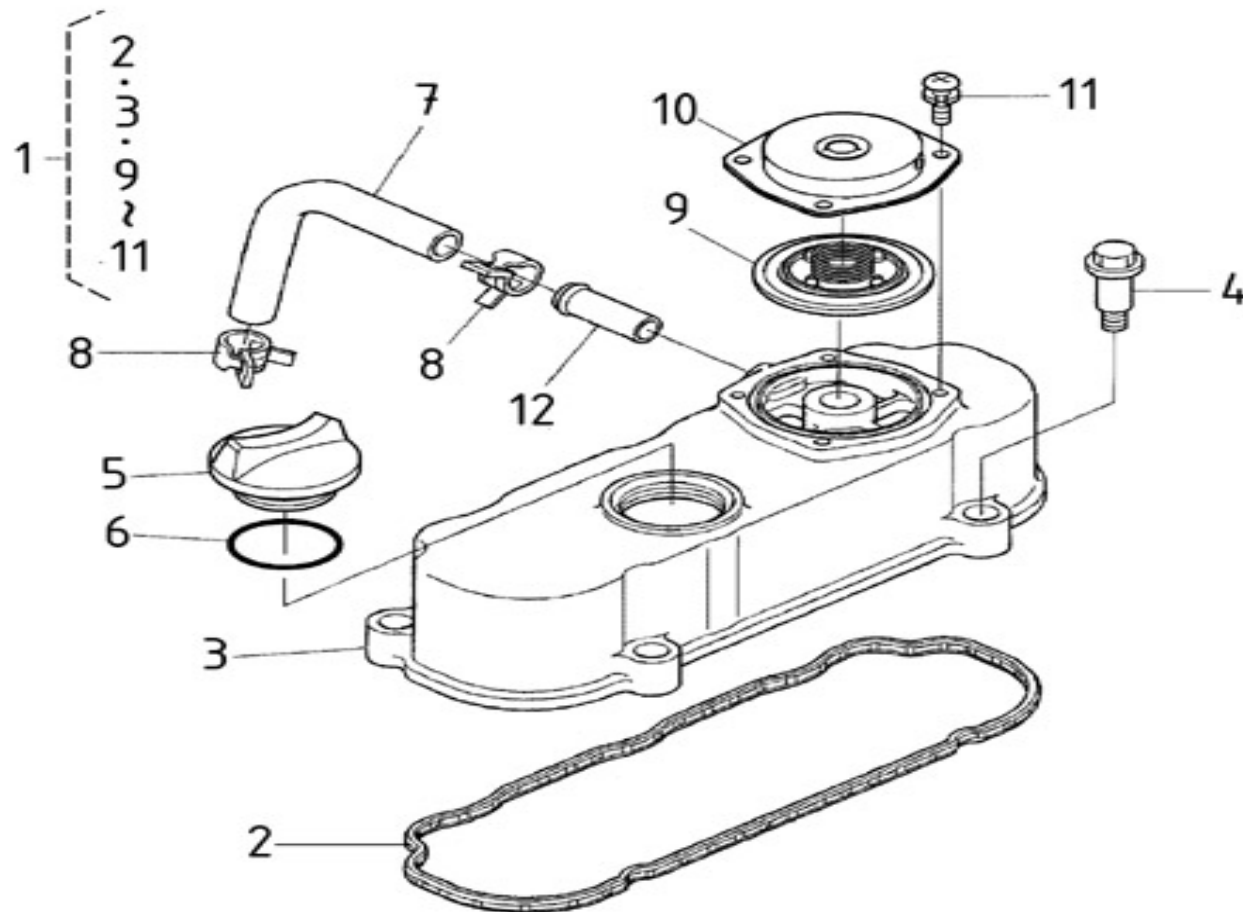

Brand: NanniDiesel

Model: Moteur N3.21

Version: Standard

Subassembly: Cylinder head cover

N.	Item	Description	Qty	Notes
1	970314279	ASSY COVER,CYL.HEAD	1	
2	970313220	GASKET,HEAD COVER	1	
3	970314280	COVER,CYL.HEAD	1	
4	970312975	BOLT	4	
5	970313464	PLUG	1	
6	970313804	O RING	1	
7	970313487	TUBE,BREATHER	1	
8	970313507	CLAMP,HOSE	2	
9	970313503	COMP.VALVE,BREATHER	1	
10	970313451	COVER,BREATHER	1	
11	970490307	SCREW,M 5X 10	4	
12	970307629	PIPE,WATER RETURN (BEFORE N*KTE08070398)	1	

V. 18/08/2014

Pag. 5/37