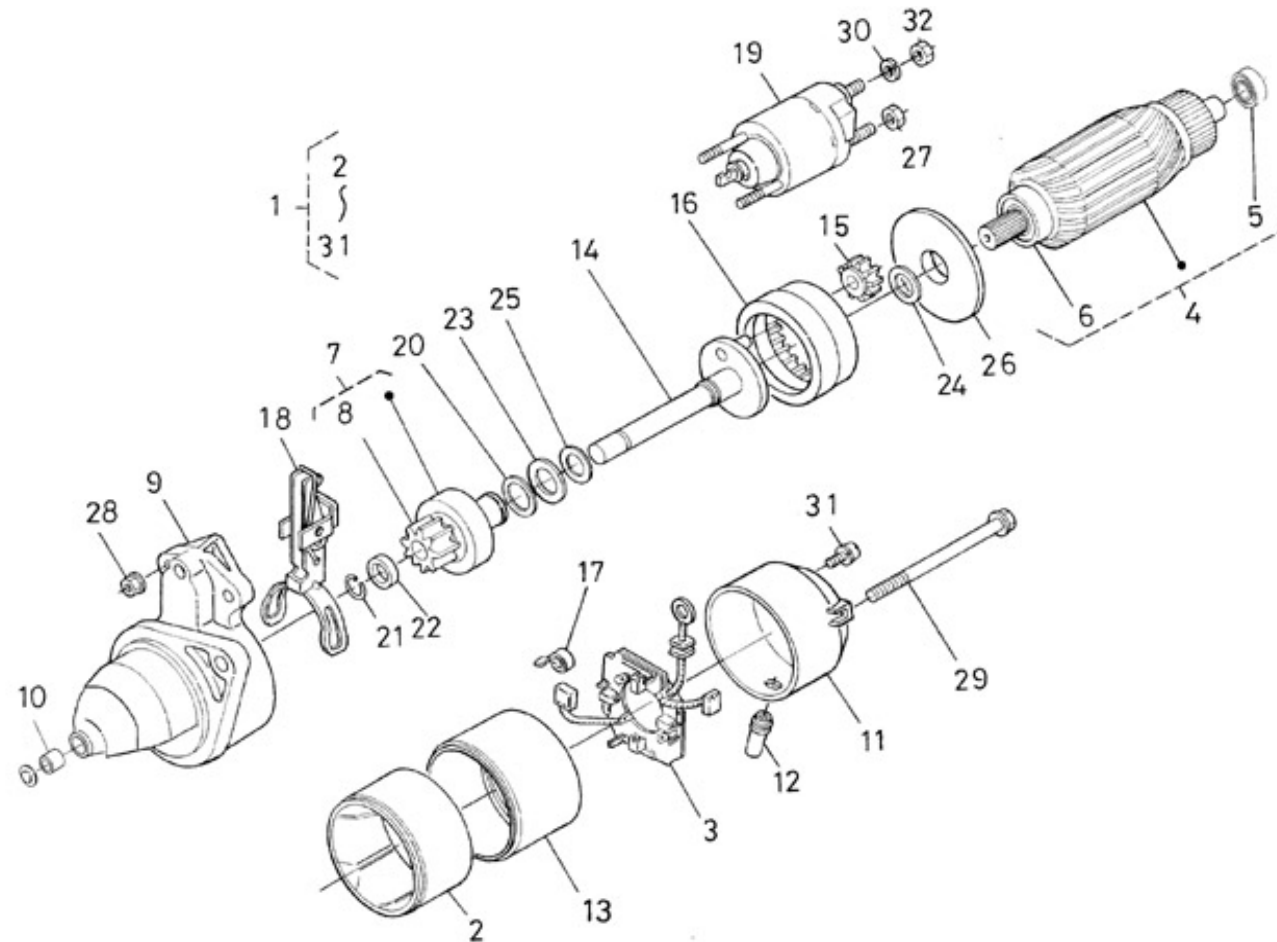

Brand: NanniDiesel

Model: Moteur N3.21

Version: Standard

Subassembly: Starter motor

N.	Item	Description	Qty	Notes
1	970313218	ASSY STARTER	1	
2	970313460	ASSY YOKE,STARTER	1	
3	970313364	ASSY HOLDER	1	
4	970313461	ASSY ARMATURE	1	
5	970303959	BEARING,CASE	1	
6	970314188	BEARING,BALL	1	
7	970313465	ASSY CLUTCH,STARTER	1	
8	970314261	GEAR,PINION	1	
9	970313458	ASSY HOUSING,STARTER	1	
10	970313462	BEARING	1	
11	970312471	ASSY FRAME	1	
12	970313358	COVER	1	
13	970313365	ASSY BEARING	1	
14	970313466	ASSY SHAFT,STARTER	1	
15	970313362	GEAR	3	
16	970313363	GEAR	1	
17	970517318	SPRING,BRUSH	2	
18	970313360	LEVER	1	
19	970312485	ASSY SWITCH,MAGNETIC	1	
20	970313361	RING,SNAP	1	
21	970313357	RING,SNAP	1	
22	970313359	COLLAR	1	
23	970313366	WASHER,PLAIN	1	
24	970313367	WASHER,PLAIN	1	
25	970313368	WASHER,PLAIN	1	
26	970313369	PLATE	1	
27	970313416	NUT,HEXAGON	1	
28	970497340	NUT	2	
29	970313356	BOLT,THROUGH	2	
30	970490904	WASHER,SPRING D 8	1	
31	970313467	SCREW	2	
32	970303966	NUT	1	

V. 18/08/2014

Pag. 31/37